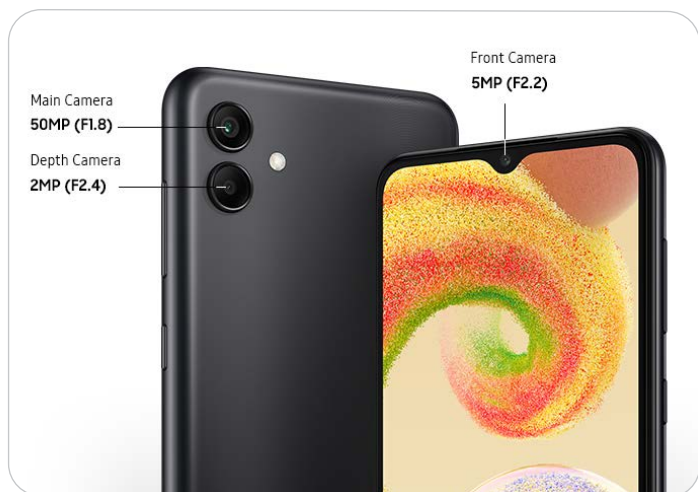

# Galaxy A04

Display	16.55cm* Infinity-V Display
Processor	Octa-core processor
Battery	5000mAh (typical) battery~
Camera	50MP Main Camera
Memory	Power with up to 8GB* Memory with RAM Plus

● Awesome Black

● Awesome Copper

● Awesome Green

Images simulated. Colours as per availability. \*Measured diagonally, the screen size is 16.55cm in the full rectangle and 16.14cm accounting for the rounded corners. Actual viewable area is less due to rounded corners and the camera cut-out. ~Typical value tested under third-party laboratory conditions. Typical value is estimated average value considering the deviation in battery capacity among the battery samples tested under IEC 61960 standard. Rated minimum capacity is 4900mAh. Actual battery life may vary depending on network environment, usage patterns and other factors. \*8GB RAM variant is inclusive of an additional 4GB RAM usage with RAM Plus. RAM and internal memory capacity may vary by country.

## 1 Minimal look, quality design

The new Ambient Edge design matches an alluring curved edge with a glossy back that looks and feels great. \*Available in Black, Green, and Copper.

## 3 Awesome 50MP Camera, capture every detail

Snap memorable moments in clear detail with the 50MP Main Camera#. Turn your gallery into a treasure trove of photos taken with your creative touch.