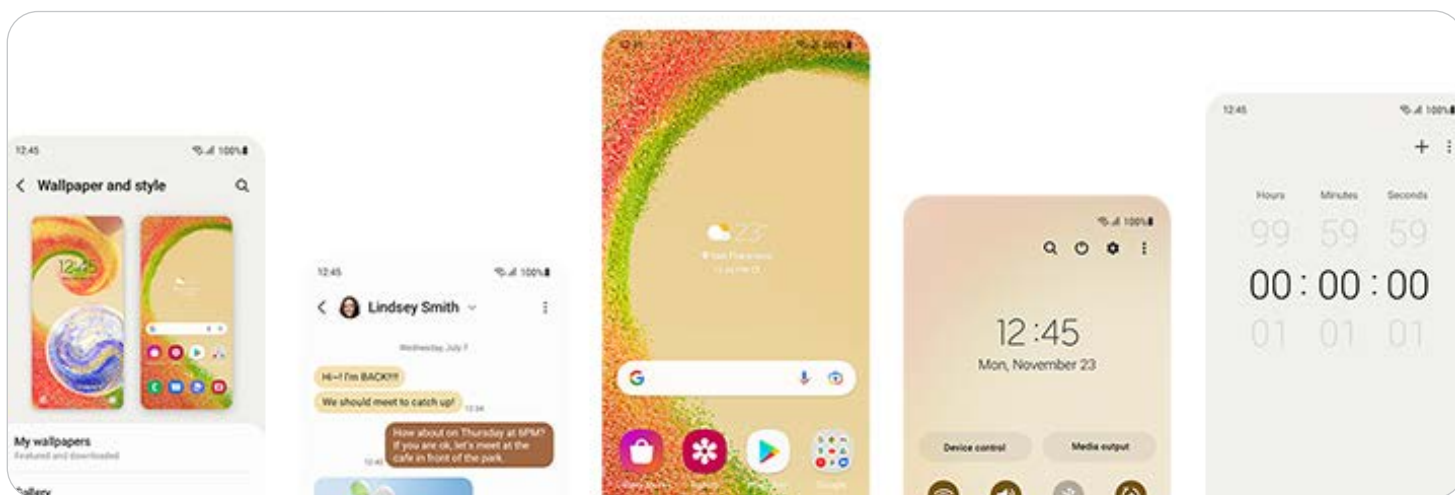

## 11 Your Galaxy. Your Way

Own something that's truly yours. Customise your Galaxy with One UI Core 4.1<sup>†</sup> and give your phone an edgy look to match your vibes. Create a bespoke tool that assists your tasks seamlessly and makes your favourite features readily accessible.