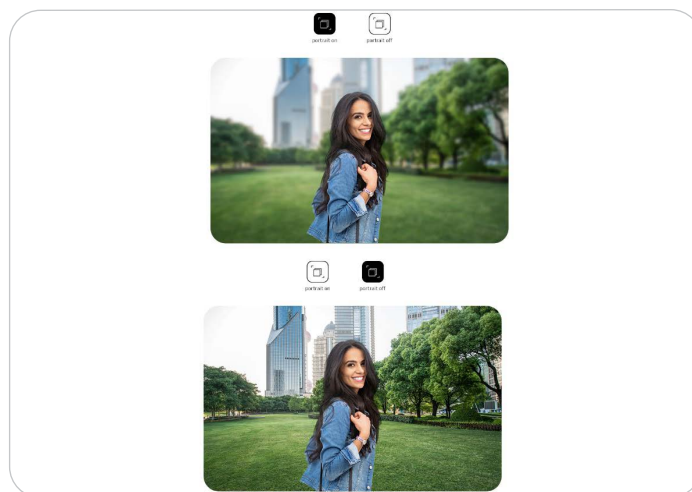

4 Bring the focus to the front with Depth Camera

Adjust the background blur for high-quality portrait shots that make your subject truly stand out. The 2MP Depth Camera~ lets you adjust the depth of field in your photos.