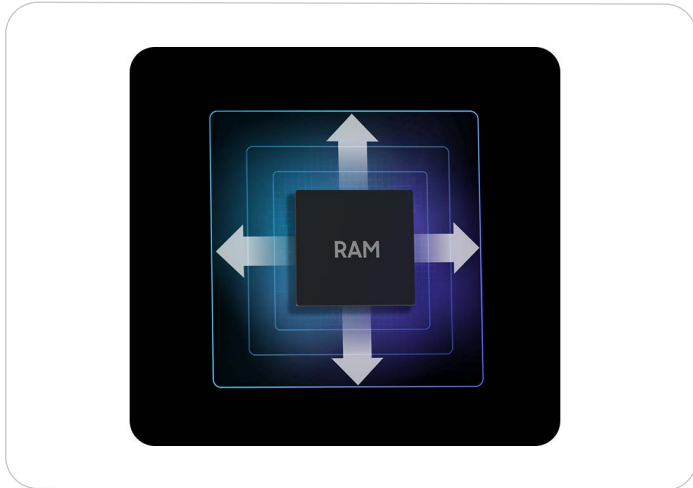

4 Extend your memory with RAM Plus

Galaxy A04e intelligently reads your phone usage pattern to provide extra virtual memory up to 4GB, allowing you to run apps smoothly and enjoy multitasking. • Quicker app launch • Runs app faster • Efficient Multi-tasking • Lag free performance