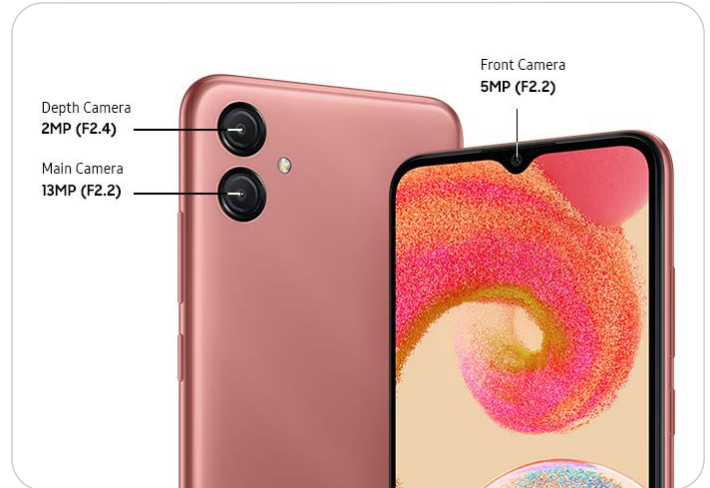

5 Dual Camera, double the fun

The Galaxy A04e comes with a dual camera - A 2MP Depth Camera* to click those glorious portrait shots, and a 13MP Main Camera for all those precious moments. Well, dual camera definitely assures you double the fun. Click away!