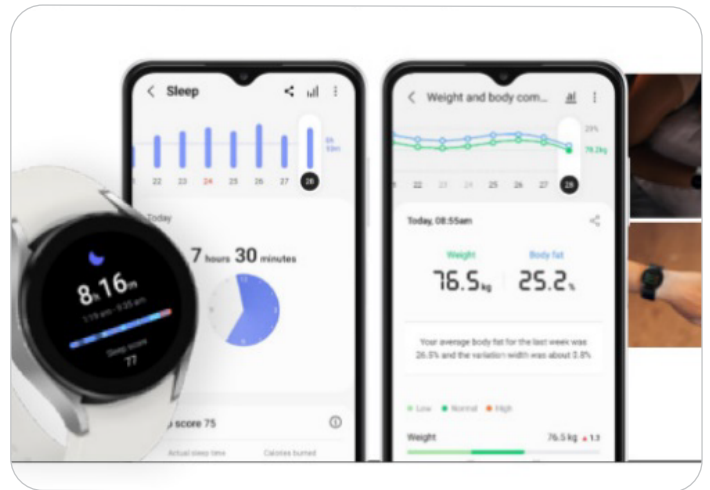

B. Samsung Health (with a Galaxy Watch)

'Samsung Health' analyzes your sleep habits to help you sleep better. You can measure your body composition and get tips from professionals on how to stay in shape.