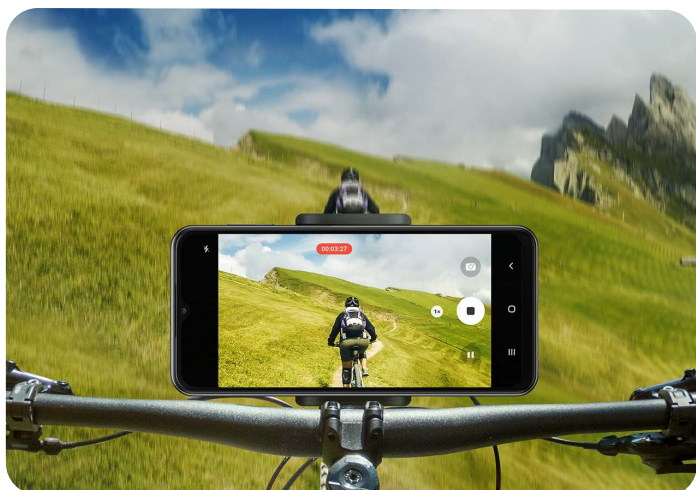

A. Shoot stable videos with No Shake Cam

Capture your world on-the-go. With 'No Shake Cam'**, your Galaxy A23 5G records your videos more smoothly and captures finer details even in low light.