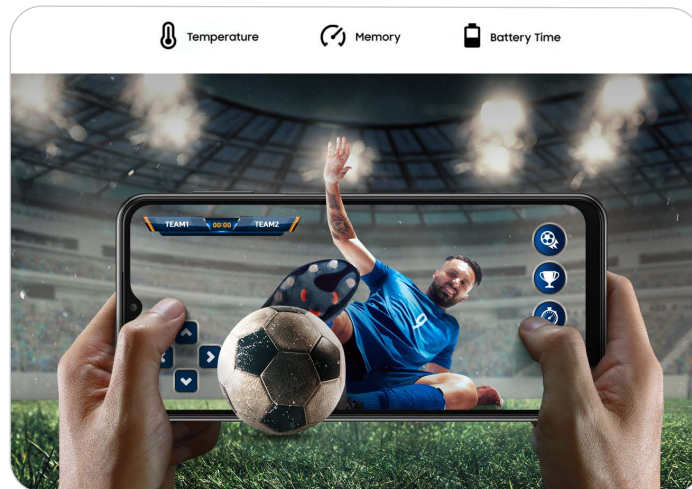

Similar to human eyesight, the 5MP Ultra Wide Camera# sees the world with a 123-degree angle of view, adding more perspective to everything you shoot.

C. Face. On the spotlight

The 2MP Depth Camera lets you adjust the depth of field in your photos. Adjust the background blur for high-quality portrait shots that make your subject truly stand out.

D. Front Camera, attention-grabbing selfies

With bokeh effect added to the 8MP Front Camera[#], you can snap stunning selfies that feature more you and less background.

6 Amp up your power

The 5,000mAh (typical)* battery lets you keep doing what you do, for hours on end.

AI-Managed Battery Power

- From 'Adaptive Power Saving' to 'App Power Management'
- Sleeping app management according to individual user patterns

7 Game Booster gives you the edge

Go for the win. Game Booster** tracks your gaming patterns to optimize your device's battery life, temperature and memory, while blocking background activities and notifications so you won't lose focus.