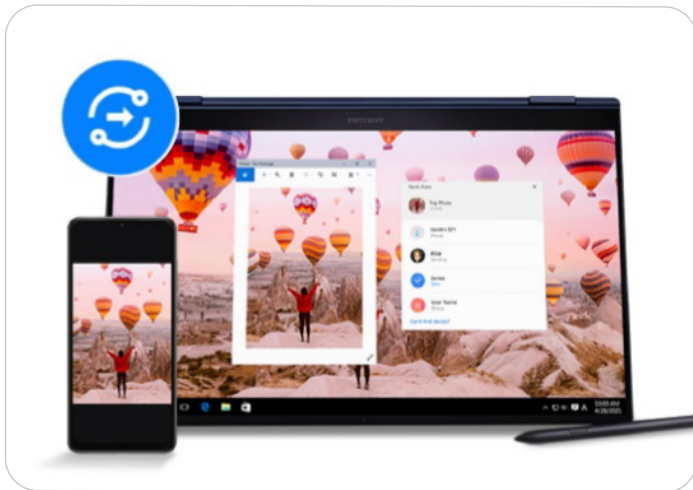

11 Amp up your galaxy experience

A. Quick Share

Wireless file sharing (including folder transferring) across different Galaxy devices with no internet connection.