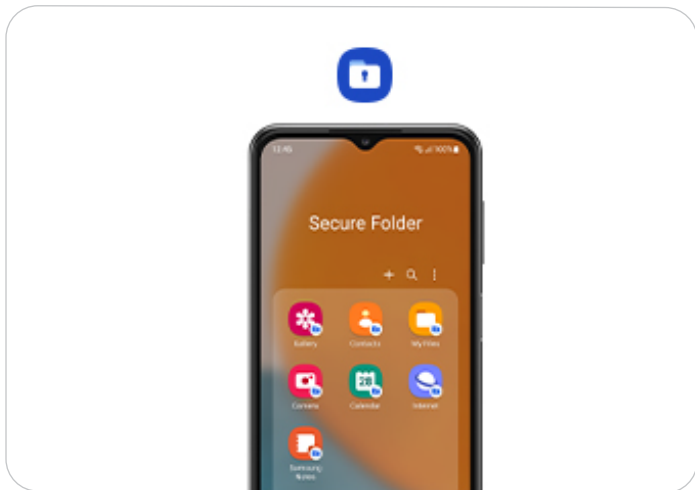

9 Amp up your security

A. Privacy Dashboard

Built into the phone's hardware and software from the start, Samsung Knox protects your phone from the minute it's turned on. Offering multi-layered security, it defends your most sensitive information from malware and malicious threats.

Grant access, monitor history, and manage sensitive data on the privacy dashboard.

B. Private Share

Securely share photos and videos, with block chain technology.

C. Unlock your phone with your fingerprint

With the fingerprint sensor built right into the power button, one seamless motion gets you into your phone.

D. Your privacy protected

Keep your personal photos, videos, files, apps, and data safe in the fully encrypted secure folder.