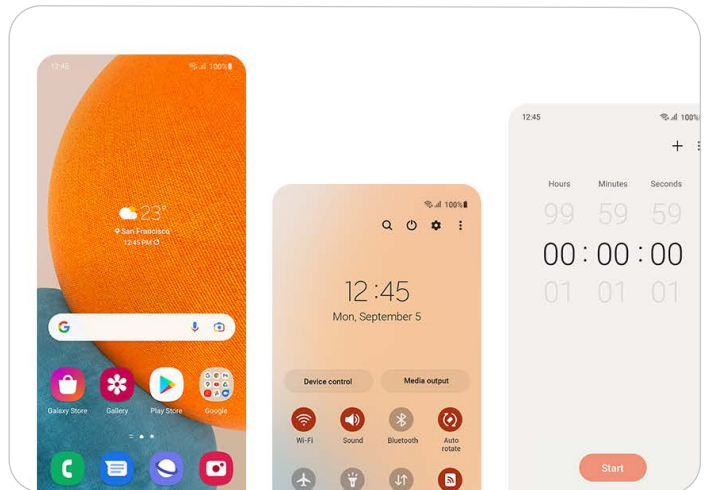

10 Amp up your experience with One UI

Own something truly yours. Customize your Galaxy with One UI* 5 and give your phone an edgy look to match your vibes. Create a bespoke tool that assists your tasks seamlessly and makes your favorite features readily accessible.