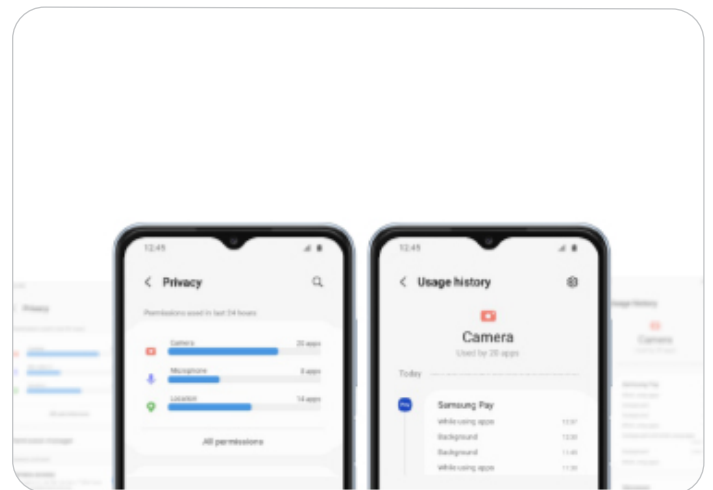

8 Amp up your listening experience with Dolby Atmos

Simply plug in your earphones to be transported to the middle of your music and movies. With Dolby Atmos*, you'll hear sound that's full, loud, and seems to surround you in the scene.

9 Amp up your security

A. Privacy Dashboard

Built into the phone's hardware and software from the start, Samsung Knox protects your phone from the minute it's turned on. Offering multi-layered security, it defends your most sensitive information from malware and malicious threats.