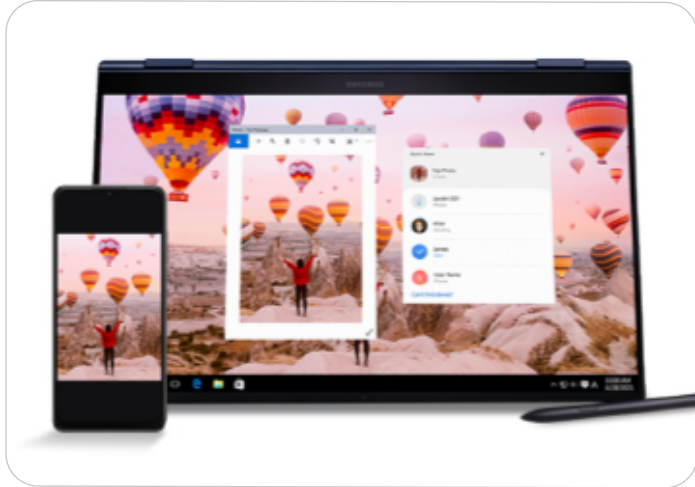

9 Amp up your security

A. Privacy Dashboard

Built into the phone's hardware and software from the start, Samsung Knox protects your phone from the minute it's turned on. Offering multi-layered security, it defends your most sensitive information from malware and malicious threats.

Grant access, monitor history, and manage sensitive data on the privacy dashboard.

B. Private Share

Securely share photos and videos, with block chain technology.

C. Unlock your phone with your fingerprint