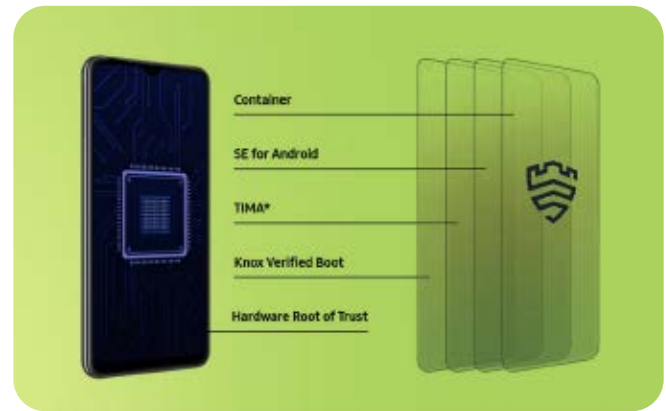

● Sky Blue

● Slate Black

1 #BeFutureReady

Galaxy M32 5G is all geared up for the 5G revolution in India with 12 5G bands support and OS upgrades for 2 years.

2 Stay secure like a boss

Your data security is most important to us. Now secure what truly matters with our Knox Security from the second you turn it on.

5 Flaunt like a boss

With 2 premium colour options to choose from, looking cooler than the rest of them doesn't get any easier than this.

6 Capture like a boss

Now make every corner of your frame come alive with the super sharp 48MP quad-camera.