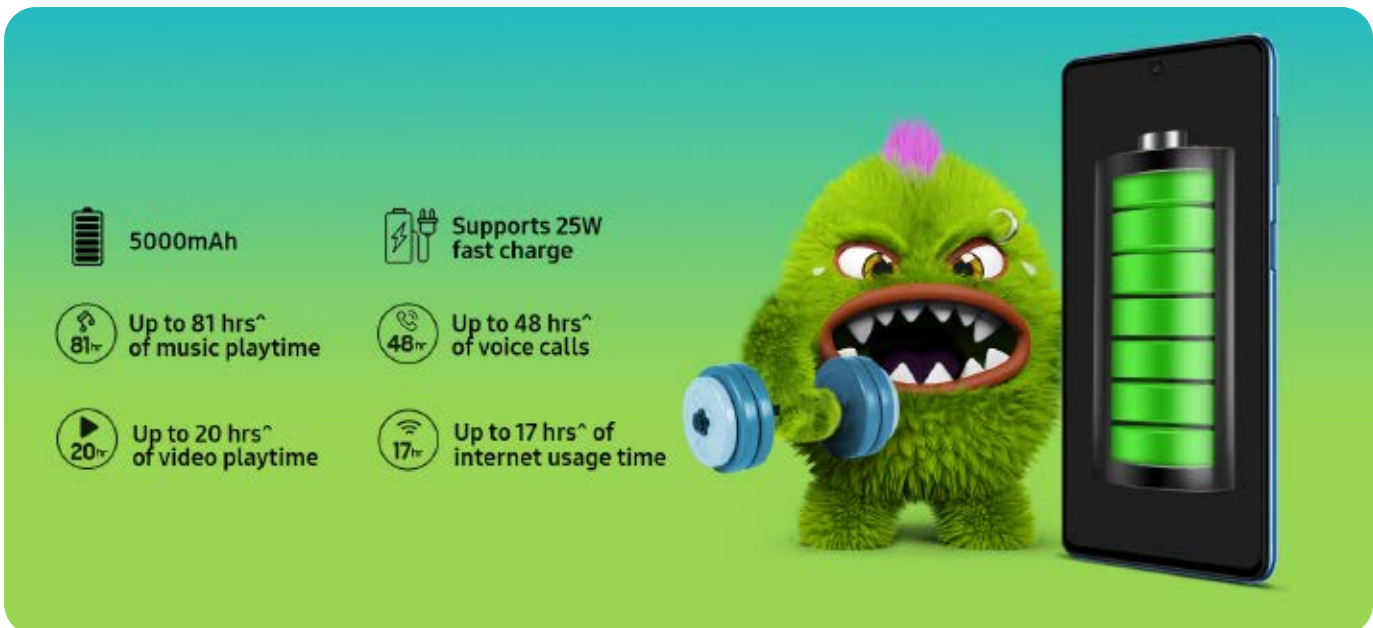

Enjoy an all-new level of photography on Galaxy M52 5G with a monster 64MP triple camera and a 32MP front selfie camera.

5 Single take camera

Get multiple outputs with the Single Take feature. Capture up to 10 photos and video outputs with just one click.

6 Video call effect

Customize your background whenever you video call with the Galaxy M52 5G.

7 Meanest battery ever

Power through the most challenging day with a monster 5000mAh battery.

8 Meanest safety ever