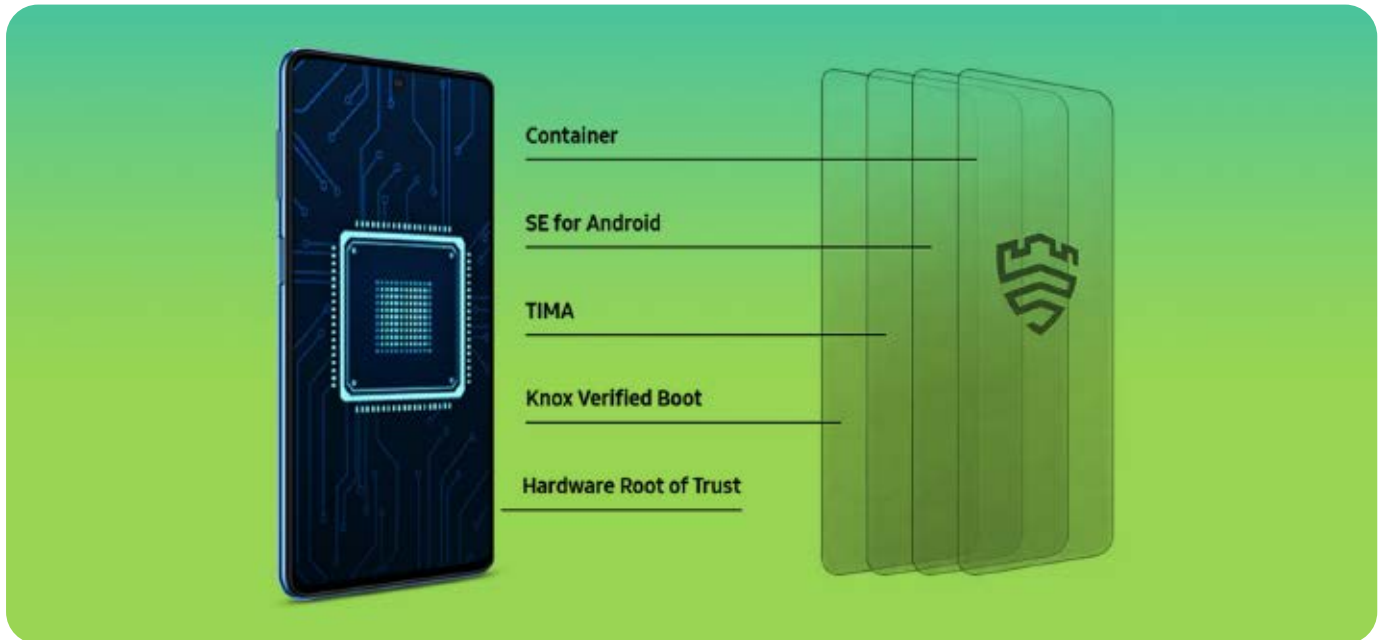

6 Video call effect

Customize your background whenever you video call with the Galaxy M52 5G.

7 Meanest battery ever

Power through the most challenging day with a monster 5000mAh battery.

8 Meanest safety ever

Galaxy M52 5G comes with Knox Security + Alt Z to safeguard your private data from malware and malicious threats.

9 Meanest ease ever

Get multiple things done on a single screen with the new One UI 3.1. Your device is now fast, secure and easy to operate, all because of Android 11.