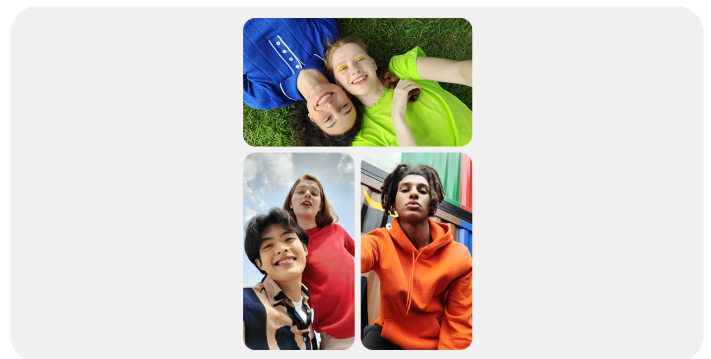

● Cloud Red

● Cloud Lavendar

● Cloud Mint

● Cloud White

● Cloud Navy

1 Pro-grade camera

You'll do a triple take
3 different cameras: Wide-Angle, Ultra Wide and Telephoto.

Go from the crowd to the front row
with 3X Optical Zoom and 30X Super Resolution Zoom*.

Light up the after hours
with the rear camera that adjusts light quality to adapt to the dark.

Move from selfies to self-portraits
with the 32MP Front Camera for every little detail.

Shoot once, get multiple options
in your gallery by shooting for up to 15 seconds.

3 Stream with speed

Up to 1.6Gbps LTE and Wi-Fi 6 give you all the speed you need, any time, any place.

4 Stunning colour options

Choose from a wide range of on-trend hues with a sleek matte finish, from big and bold to subtle and classic.