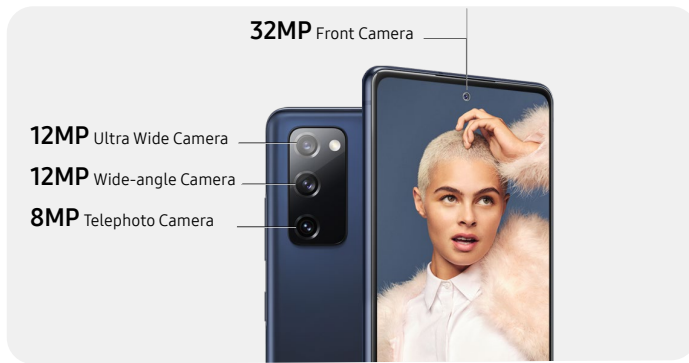

Galaxy S20 FE

SM-G7810

Camera	12MP + 12MP + 8MP Triple Rear Camera 32MP Front Camera
Display	16.40cm (6.5") FHD+ Infinity-O Display
Memory	8GB RAM with 128GB/256GB internal storage expandable up to 1TB
Battery	4500mAh with 25W Super Fast Charging
Processor	2GHz Octa-core with Exynos 990

● Cloud Red

● Cloud Lavendar

● Cloud Mint

● Cloud White

● Cloud Navy

1 Pro-grade camera

You'll do a triple take
3 different cameras: Wide-Angle, Ultra Wide and Telephoto.

Go from the crowd to the front row
with 3X Optical Zoom and 30X Super Resolution Zoom*.

Light up the after hours
with the rear camera that adjusts light quality to adapt to the dark.

Move from selfies to self-portraits
with the 32MP Front Camera for every little detail.

Shoot once, get multiple options
in your gallery by shooting for up to 15 seconds.

Images simulated. *Supports approximately 3x Optical Zoom with 76mm focal length. 30x Space Zoom includes digital zoom, which may cause some image deterioration.

2 Enjoy immersive entertainment

The 16.40cm (6.5") HD+ Infinity-O Display maximizes your viewing screen.