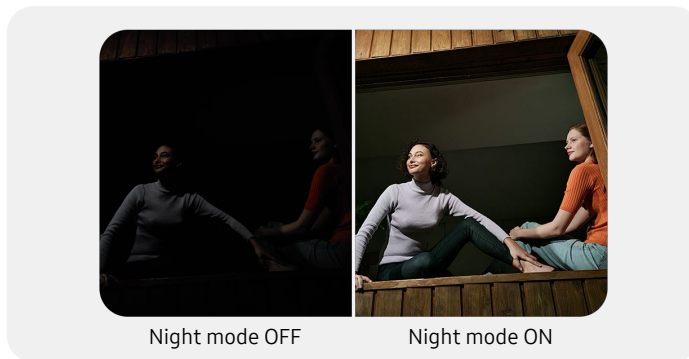

● Cloud Red

● Cloud Lavendar

● Cloud Mint

● Cloud White

● Cloud Navy

1 Pro-grade camera

You'll do a triple take
3 different cameras: Wide-Angle, Ultra Wide and Telephoto.

Go from the crowd to the front row
with 3X Optical Zoom and 30X Super Resolution Zoom*.

Light up the after hours
with the rear camera that adjusts light quality to adapt to the dark.

Move from selfies to self-portraits
with the 32MP Front Camera for every little detail.

Shoot once, get multiple options
in your gallery by shooting for up to 15 seconds.

Images simulated. *Supports approximately 3x Optical Zoom with 76mm focal length. 30x Space Zoom includes digital zoom, which may cause some image deterioration.

2 Enjoy immersive entertainment

The 16.40cm (6.5") HD+ Infinity-O Display maximizes your viewing screen.

3 Stream with speed

Up to 1.6Gbps LTE and Wi-Fi 6 give you all the speed you need, any time, any place.

4 Stunning colour options

Choose from a wide range of on-trend hues with a sleek matte finish, from big and bold to subtle and classic.