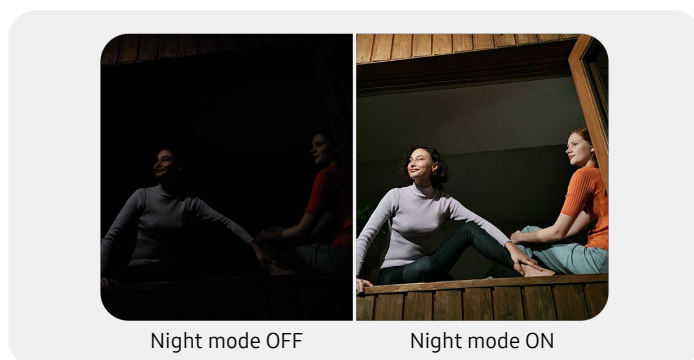

● Cloud Navy

● Cloud Mint

● Cloud Lavendar

1 Pro-grade camera

You'll do a triple take
3 different cameras: Wide-Angle, Ultra Wide and Telephoto.

Go from the crowd to the front row
with 3X Optical Zoom and 30X Super Resolution Zoom*.

Light up the after hours
with the rear camera that adjusts light quality to adapt to the dark.

Move from selfies to self-portraits
with the 32MP Front Camera for every little detail.

Shoot once, get multiple options
in your gallery by shooting for up to 15 seconds.