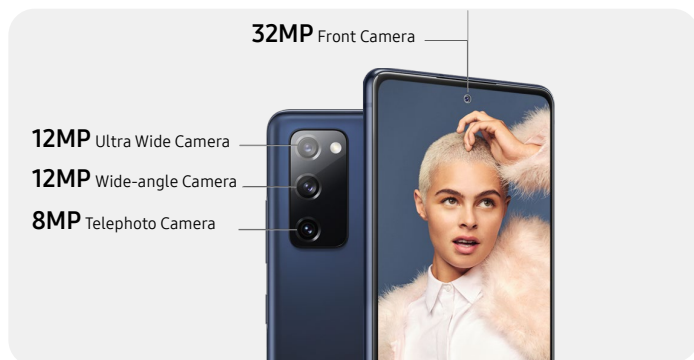

Galaxy S20 FE 5G

SM-G7810

Camera	12MP + 12MP + 8MP Triple Rear Camera 32MP Front Camera
Display	16.40cm (6.5") FHD+ Infinity-O Display
Memory	8GB RAM with 128GB internal storage expandable up to 1TB
Battery	4500mAh with 25W Super Fast Charging
Processor	Qualcomm Snapdragon 865

● Cloud Navy

● Cloud Mint

● Cloud Lavendar

1 Pro-grade camera

You'll do a triple take
3 different cameras: Wide-Angle, Ultra Wide and Telephoto.

Go from the crowd to the front row
with 3X Optical Zoom and 30X Super Resolution Zoom*.

Light up the after hours
with the rear camera that adjusts light quality to adapt to the dark.

Move from selfies to self-portraits
with the 32MP Front Camera for every little detail.

Shoot once, get multiple options
in your gallery by shooting for up to 15 seconds.

Images simulated. *Supports approximately 3x Optical Zoom with 76mm focal length. 30x Space Zoom includes digital zoom, which may cause some image deterioration.

2 Enjoy immersive entertainment

The 16.40cm (6.5") HD+ Infinity-O Display maximizes your viewing screen.