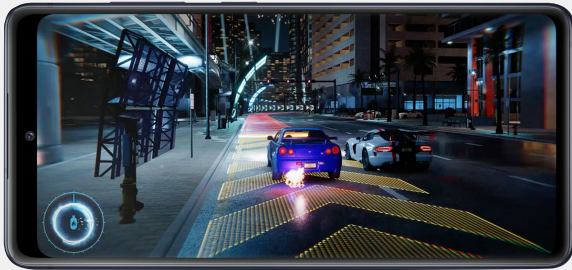

● Cloud Navy

● Cloud Mint

● Cloud Lavendar

1 Pro-grade camera

You'll do a triple take
3 different cameras: Wide-Angle, Ultra Wide and Telephoto.

Go from the crowd to the front row
with 3X Optical Zoom and 30X Super Resolution Zoom*.

Light up the after hours
with the rear camera that adjusts light quality to adapt to the dark.

Move from selfies to self-portraits
with the 32MP Front Camera for every little detail.

Shoot once, get multiple options
in your gallery by shooting for up to 15 seconds.

Images simulated. *Supports approximately 3x Optical Zoom with 76mm focal length. 30x Space Zoom includes digital zoom, which may cause some image deterioration.

2 Enjoy immersive entertainment

The 16.40cm (6.5") HD+ Infinity-O Display maximizes your viewing screen.

3 Stream with speed

Stream, share and game on in real time while you're connected to a 5G[^] network with powered by Qualcomm Snapdragon 865.

4 Stunning colour options

Choose from a wide range of on-trend hues with a sleek matte finish, from big and bold to subtle and classic.