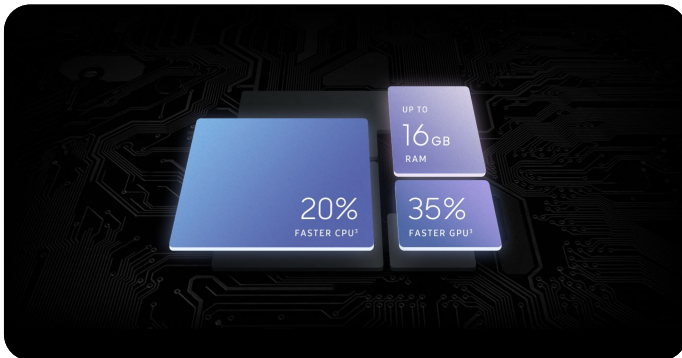

6 S Pen compatibility

The first S Pen for the Galaxy S Series* that puts precision at your fingertips.

7 Zoom in faster and sharper

3x and 10x telephoto optical lenses that switch as you zoom.

8 Selfie mode enhanced by AI 9 5G revolution

The 10MP front-facing camera packs in tons of detail, while the fast autofocus gets you the best shots.

Be one step ahead with every upload and download with 5G (Ready) smartphone.

10 The fastest chip ever in Galaxy