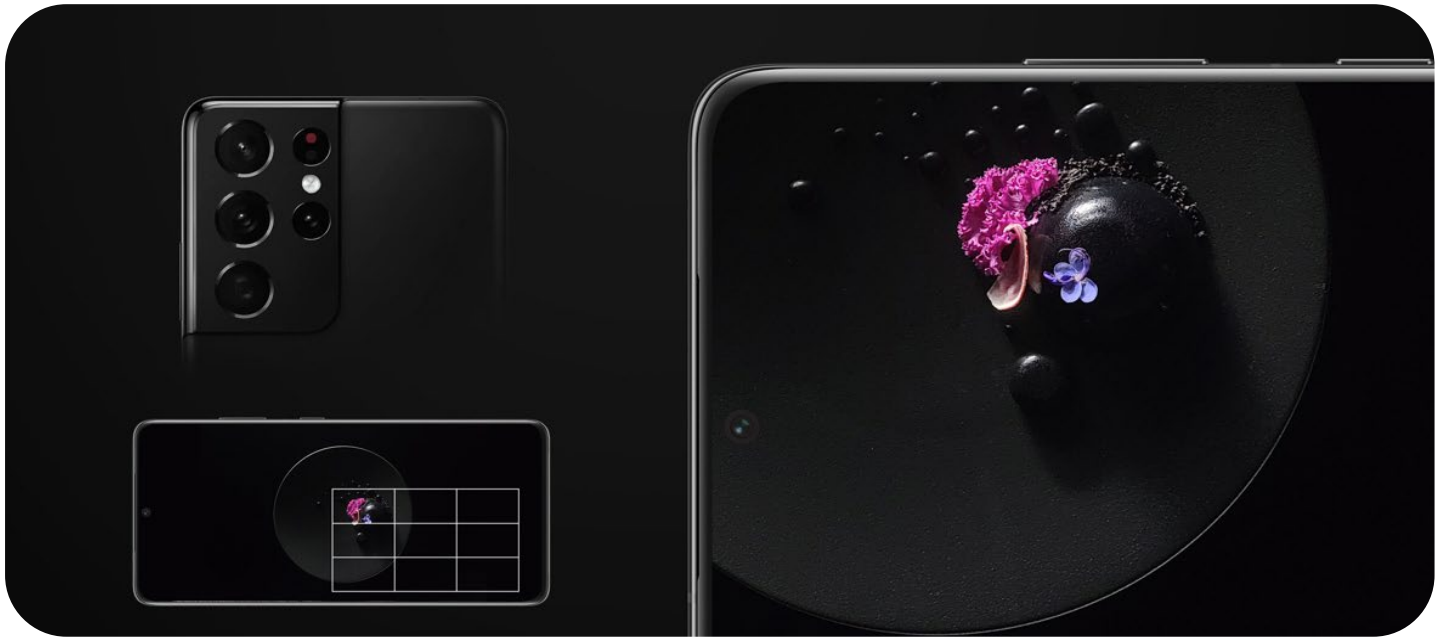

Galaxy S21

- Phantom Gray
- Phantom Violet
- Phantom Pink
- Phantom White

Galaxy S21+

- Phantom Black
- Phantom Violet
- Phantom Silver

Galaxy S21 Ultra 5G

- Phantom Black
- Phantom Silver

1 One of the highest resolution on a smartphone camera

The 108MP* camera captures so much detail that you can crop, crop and crop again to have many shots within a picture.

2 The video revolution begins here with 8K and 8K Video Snap

Shoot cinematic 8K videos and pull out epic high-resolution portraits right out of 8K videos.