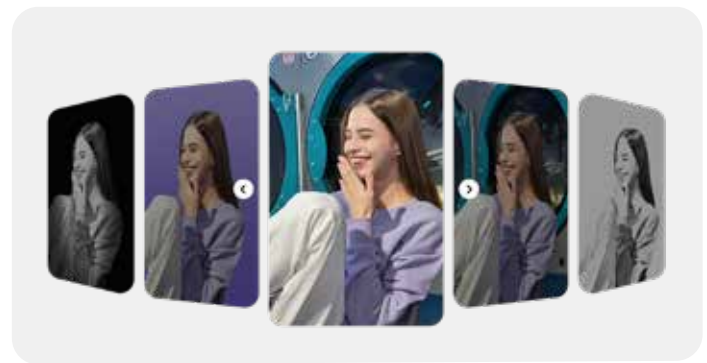

● Graphite

● Olive

● Lavender

● White

1 Pro-grade camera

Makes every pic epic

Delivers photos and videos with superior levels of detail.

Get studio-quality portraits

Add an effect and make your subject the focus.

Turn selfies into works of art

Slay the selfie game with 32MP front camera.

Be both - actor and director

Dual Recording lets you catch the action & reaction at the same time.

Look sharp tonight and every night

With AI multi-frame processing that brings out more color and detail.

So long far way, hello close up

With 30X Space Zoom that includes 3x Optical Zoom and 30x Super Resolution.

2 Every shade of “love that”

A range of cool colors to match your style.

3 Can't take your eyes off

With 16.27cm (6.4") Dynamic AMOLED 2X display.

4 Nothing but smooth

Enjoy our smoothest scrolling screen with Super Smooth 120Hz.