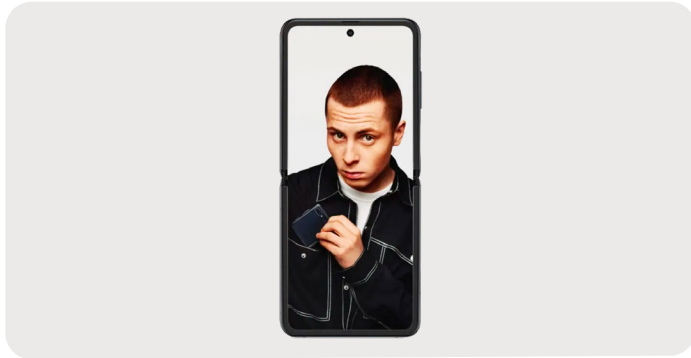

# Galaxy Z Flip

SM-F700F

<b>Camera</b>	Rear 12MP + 12MP Front 10MP
<b>Display</b>	17.01cm (6.7") + Dynamic AMOLED
<b>Memory</b>	8GB RAM with 256GB internal storage
<b>Battery</b>	3300mAh
<b>Processor</b>	2.95GHz Octa-core Qualcomm Snapdragon 855+

● Mirror Purple

● Mirror Black

● Mirror Gold

## 1 Stunning, all the way around

**The pocket-sized fullscreen** with 17.01cm (6.7") of stunning cinematic view.

**Foldable glass** screen made from Samsung Ultra-Thin Glass.

**Impossibly compact** foldable form factor puts a new spin on the smartphone design.