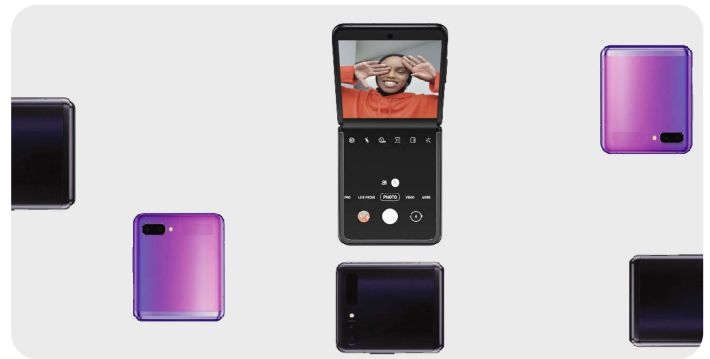

Stands its own ground

whether you fold it, flip it, or stand it, and you can enjoy it hands-free.