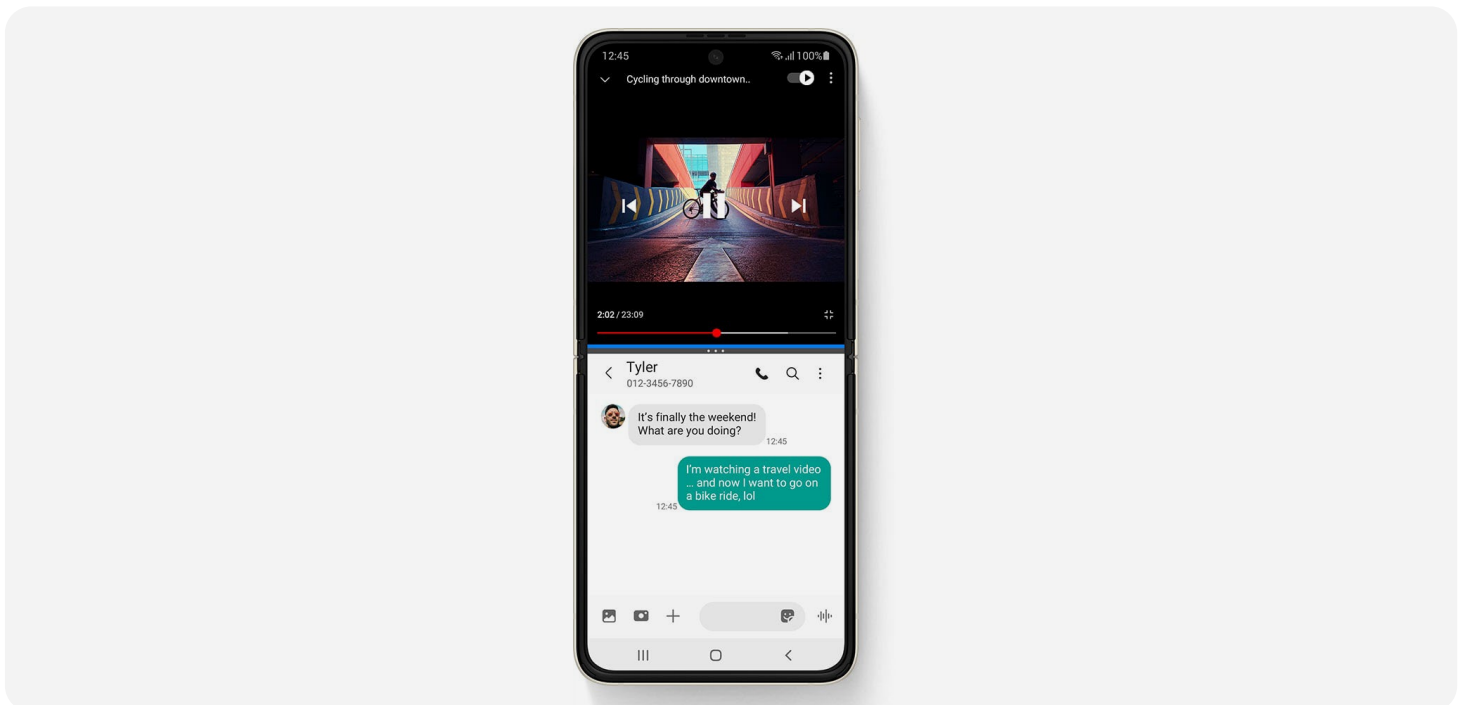

Check messages, take photos, play music and so much more, right from the 4.82cm* (1.9") Cover Screen.

Main Screen

The 17.03cm** (6.7") Infinity Flex Display with 120Hz refresh rate ensures the most vivid, and smoothest display in Galaxy Z ever.

Image simulated and for representational purposes only. *Measured diagonally, Galaxy Z Flip3 5G's Cover Screen size is 4.82cm (1.9") in the full rectangle and 4.60cm (1.8") with accounting for the rounded corners; actual viewable area is less due to the rounded corners. **Measured diagonally, Galaxy Z Flip3 5G's Main Screen size is 17.03cm (6.7") in the full rectangle and 16.64cm (6.6") with accounting for the rounded corners; actual viewable area is less due to the rounded corners and camera hole. 5G network is subject to availability in India.

Dual Preview

Let your friends check their pose with Dual Preview on the Cover Screen so everyone looks good on the first shot.

Auto Framing

The camera keeps the shot centered, even as you move around or people move in and out of view.

3 Unfold a new way to socialise

Hands-free video calling

Put the Galaxy Z Flip3 in Flex mode and free up your hands while making video calls.

Easy multitasking*

Watch videos and text your friend simultaneously. Just split your screen in two and multitask in a snap.