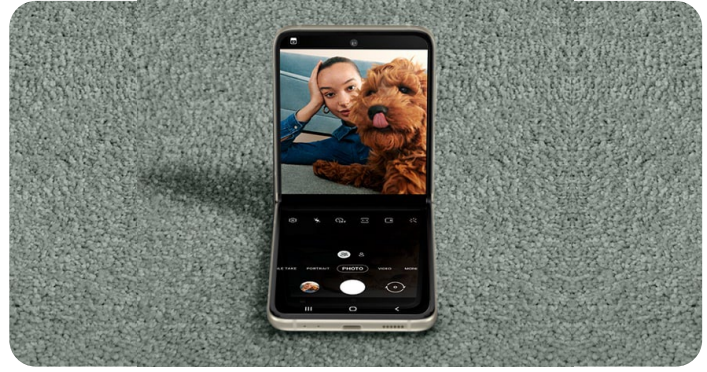

Hands-free selfies

With Flex mode, all you have to do is adjust the angle and step back for hands-free selfies.