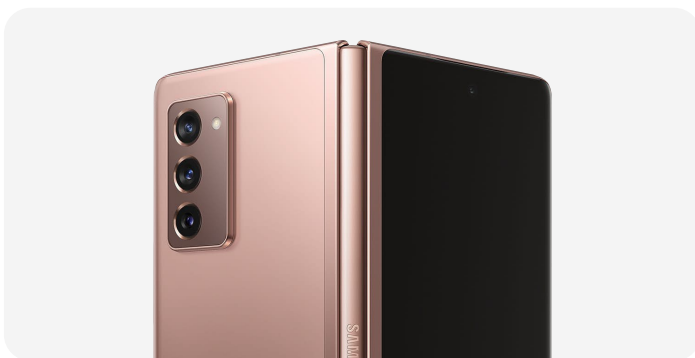

2 Hideaway hinge mechanism 3 The greatest durability

The state-of-the-art hinge behind the Samsung logo smooths out your every fold and unfold.