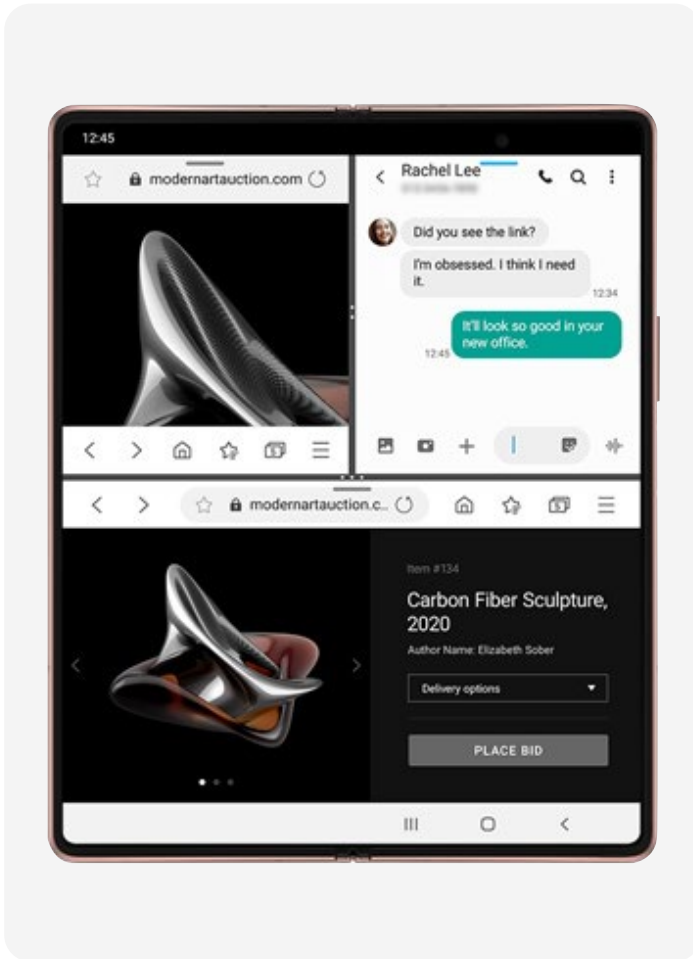

### When folded

it has an expansive 15.81cm\* (6.2") display, perfect for texting, talking and gaming.

### When unfolded

it reveals a 19.27cm\* (7.6") tablet-like display made with Samsung Ultra-Thin Glass.

## 2 Hideaway hinge mechanism 3 The greatest durability

The state-of-the-art hinge behind the Samsung logo smooths out your every fold and unfold.

The thick Protective Layer and the optimised Underlying Metal cover minimise the risk of damage.

## 4 Multi-tasking that keeps you ahead

The power of 3 apps in one tap with App Pair\*, allowing you to view your apps in your ideal layout.

The splendour of the Main Screen is revealed in its entirety when the cover screen is unfolded.