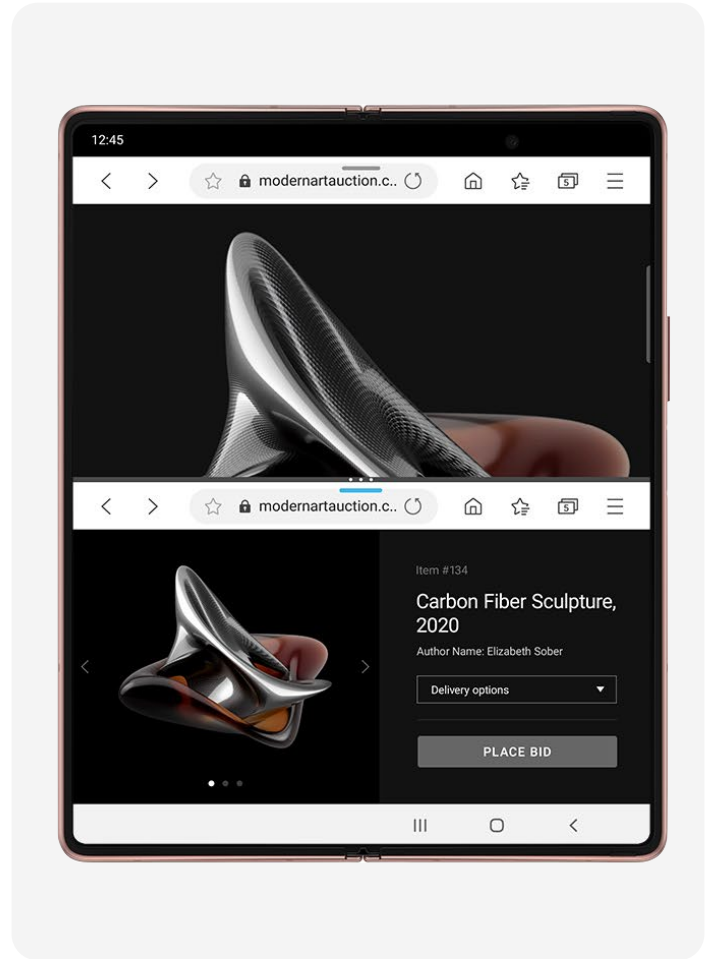

The splendour of the Main Screen is revealed in its entirety when the cover screen is unfolded.