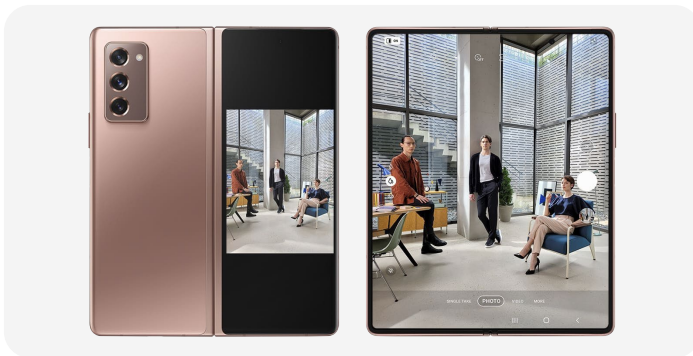

7 Picture the world differently

Take your selfies to a new level
with the magnificent high-resolution rear camera.