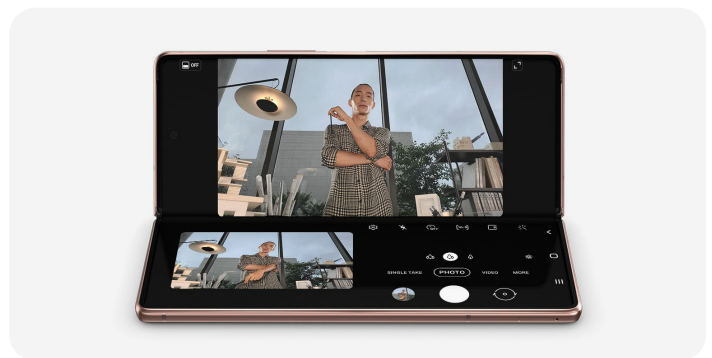

The thick Protective Layer and the optimised Underlying Metal cover minimise the risk of damage.