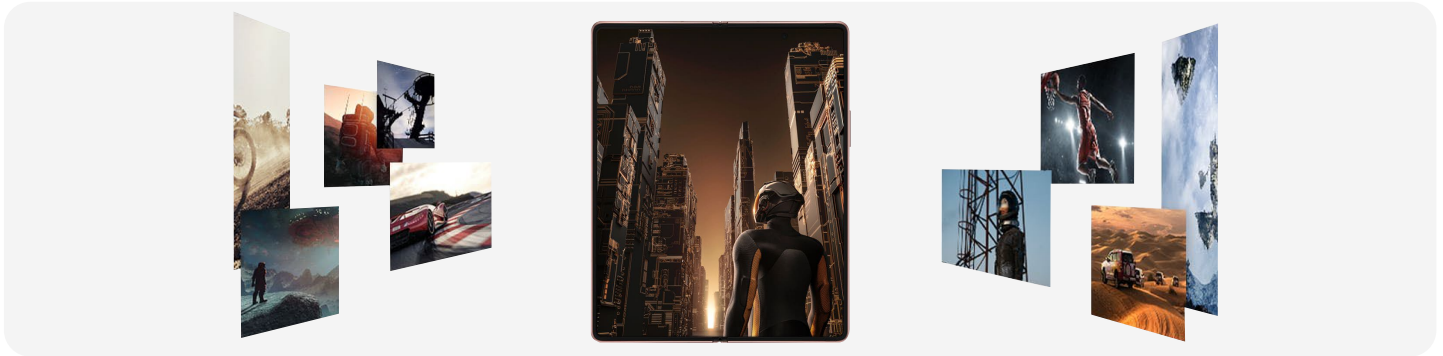

6 View more, do more

Get the best display and gaming experience with the 19.27cm Dynamic AMOLED 2X screen, and Flex Mode with optimised UI.