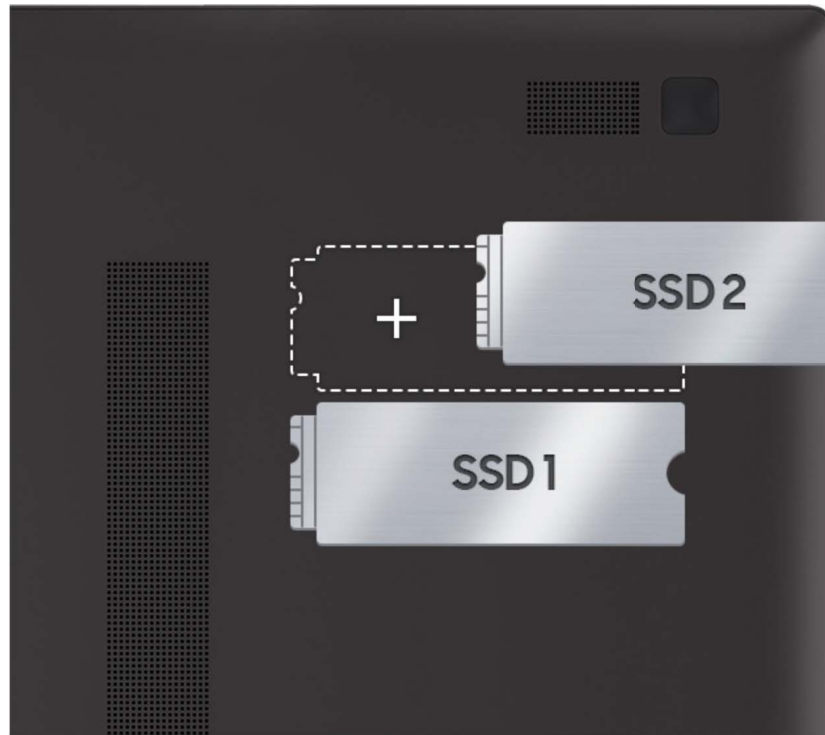

Galaxy Book2

NP750XEE/NP750XED

Processor	Latest 12 th Gen Intel® Core™ processor
Display	39.62 cm* FHD LED display, Anti-glare
Memory	8GB 16GB LPDDR4x RAM
Storage	256GB 512GB
Battery	54 Wh [^]

● Silver

● Graphite

1 Truly immersive and vivid

A wide 39.62cm* FHD LED display with anti-glare, framed in a sleek aluminium body delivering style and durability.

2 Exceptional processing power

The latest 12th Gen Intel® Core™ and Intel® Arc™ discrete graphics processor^ delivers next level robust performance.

3 Fast, expandable storage

Experience fast storage with a powerful SSD drive. Expand it up to 1TB, whenever you need more space.

4 Intelligent video calling

Sound and look your best during video calls supported by HD camera, Dolby Atmos*, dual mic and Auto framing.