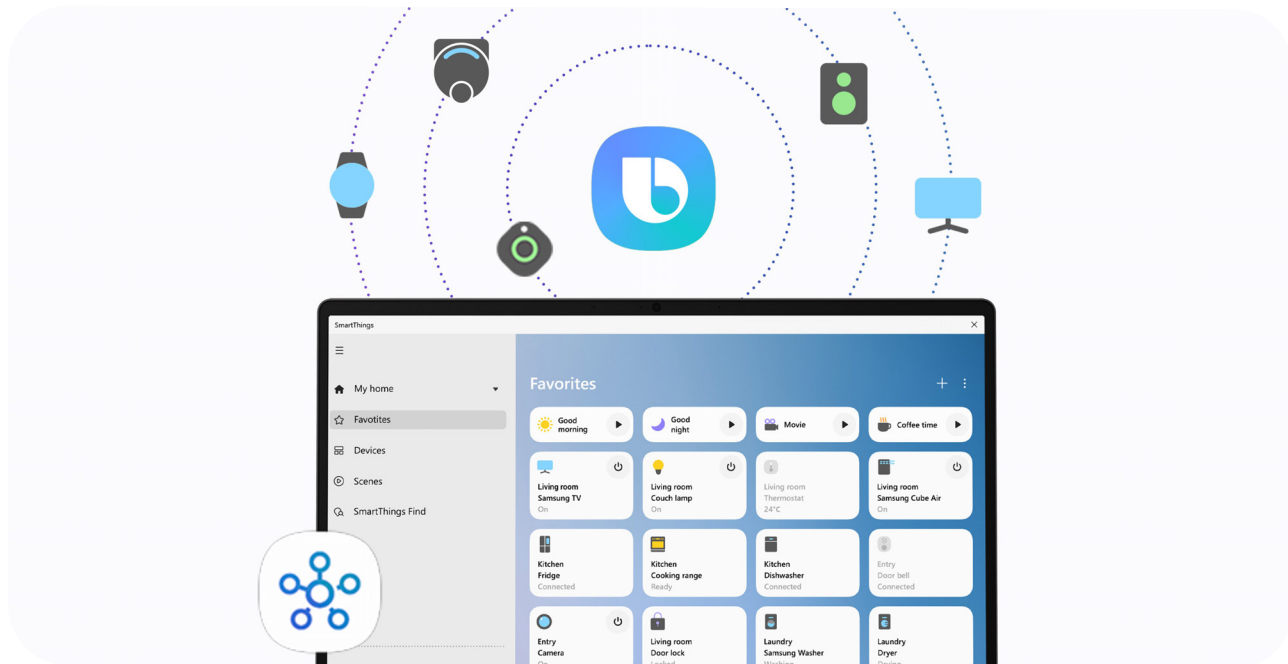

8 Bixby* and SmartThings

Use smart voice command to ask Bixby about anything you want to know. You even have an option to control SmartThings-compatible devices from your PC.