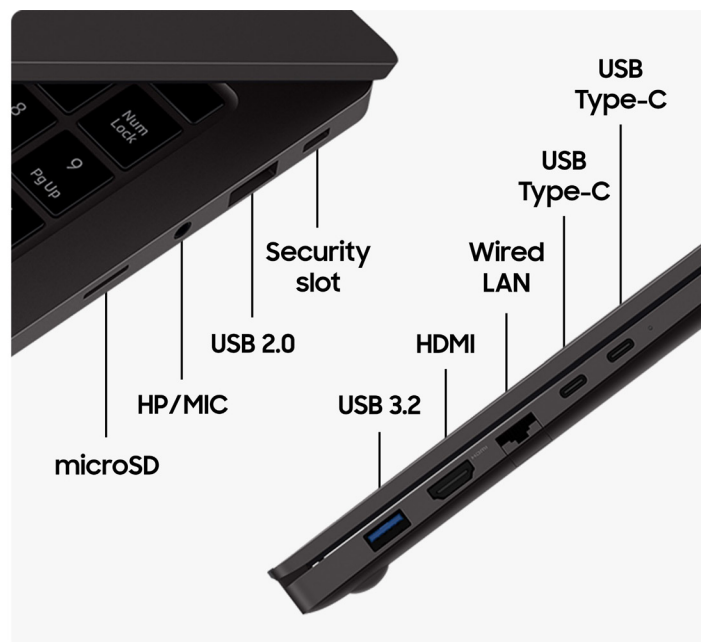

Galaxy Book2

NP750XEE/NP750XED

Processor	Latest 12 th Gen Intel® Core™ processor
Display	39.62 cm* FHD LED display, Anti-glare
Memory	8GB 16GB LPDDR4x RAM
Storage	256GB 512GB
Battery	54 Wh [^]

● Silver

● Graphite

1 Truly immersive and vivid

A wide 39.62cm* FHD LED display with anti-glare, framed in a sleek aluminium body delivering style and durability.

2 Exceptional processing power

The latest 12th Gen Intel® Core™ and Intel® Arc™ discrete graphics processor^ delivers next level robust performance.

3 Fast, expandable storage

Experience fast storage with a powerful SSD drive. Expand it up to 1TB, whenever you need more space.

4 Intelligent video calling

Sound and look your best during video calls supported by HD camera, Dolby Atmos*, dual mic and Auto framing.

5 Non-stop work and play

A long-lasting 54 Wh battery* and a charger to keep your laptop powered up for longer.

6 Plug into eight ports

Use a wide range of storage devices and peripherals, without having to carry an extra multi-cable.