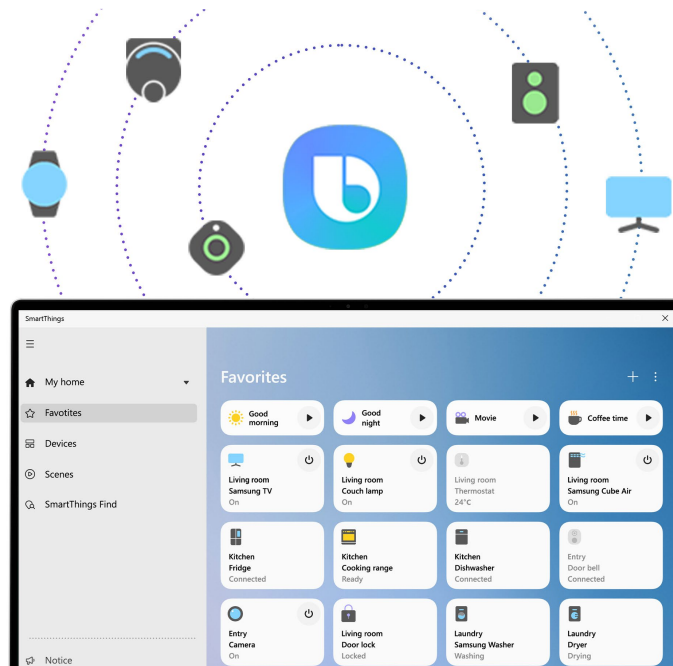

7 Bixby* and SmartThings

Use smart voice command to ask Bixby about anything you want to know. You even have an option to control SmartThings-compatible devices from your PC.