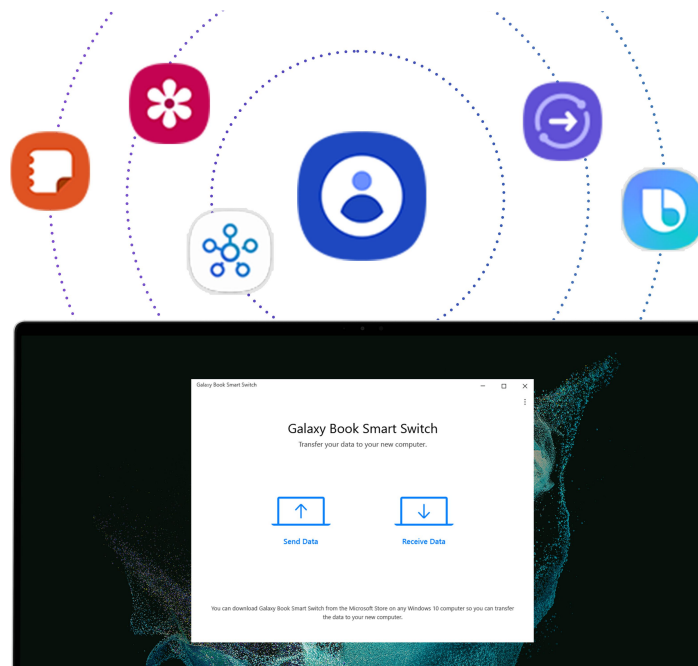

8 Smart Switch and Single Sign-On

Galaxy Book Smart Switch^ transfers your files and settings from your old device and Single Sign-On# gets you into your Galaxy Ecosystem with just one log-in.