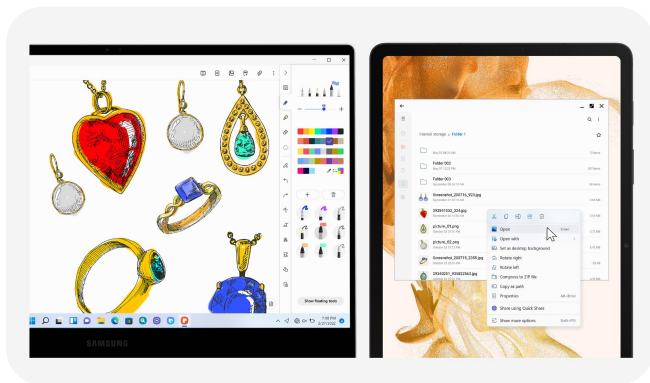

The 12th Gen Intel® Core™ processor* delivers a blazing fast performance boasting Wi-Fi 6E^ for super-fast data speeds.

Images simulated. For representational purpose only. Colours as per the availability. Screen simulation shows Microsoft Teams video calling with chat and polling. Microsoft Teams is licensed separately. Features and app availability may vary by region. #Typical value tested under third party laboratory conditions. Actual Battery life may vary depending on network environment, usage patterns and other factors. The battery samples are tested under IEC 61960 standard. Rated minimum capacity is 59.0 Wh. *CPU specifications vary depending on model, country, or region. Adobe product screenshot reprinted with permission from Adobe Systems Incorporated. Thunderbolt is a trademark/ registered trademark of Intel Corporation. ^Wi-Fi 6E availability may vary due to OS version, country, location, network conditions, and other factors. Wi-Fi 6E wireless network routers are required and sold separately. Intel Evo Platform is a product of Intel Corporation. Intel Evo Platform is a trademark or registered trademark of Intel Corporation. Third Party logos/ images are registered marks of respective third parties.

6 Seamless Galaxy ecosystem experience

Let your Galaxy devices work together effortlessly and sync perfectly with your on-the-move lifestyle*.

Multiply productivity with double screen

Duplicate or extend instantly by connecting your Galaxy Book2 360 with a Galaxy Tab wirelessly to add a second screen^.