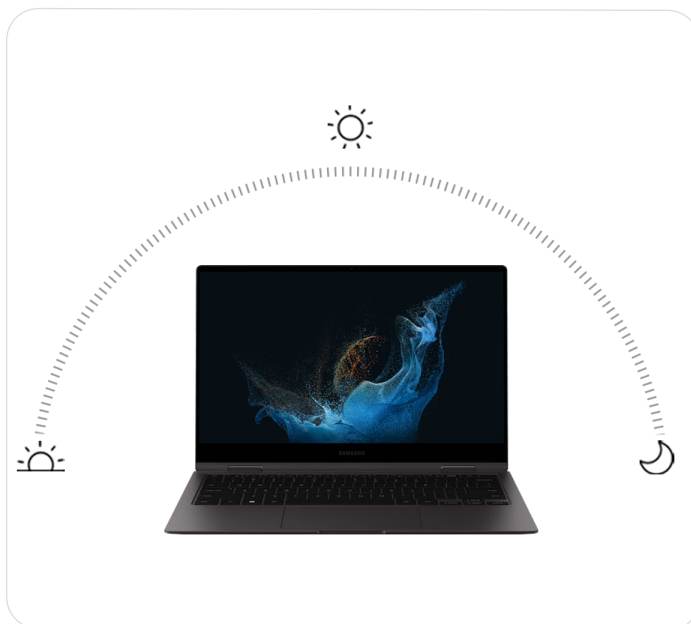

Galaxy Book2 360

NP730QED

Processor	Intel® Evo™ Platform
Display	33.78 cm FHD Super AMOLED*
Memory	16 GB LPDDR4x RAM
Storage	512 GB
Battery	61 Wh (Up to 22 hrs video playback^)

● Silver

● Graphite

Screen image simulated for illustrative purpose. **S Pen sold separately. Colours as per the availability. Intel Evo Platform is a product of Intel Corporation. Intel Evo Platform is a trademark or registered trademark of Intel Corporation. *Display size is measured diagonally, actual viewable area is less due to rounded corners and the camera hole. ^Typical value tested under third party laboratory conditions. Actual Battery life may vary depending on network environment, usage patterns and other factors. The battery samples are tested under IEC 61960 standard. Rated minimum capacity is 59.0 Wh.

1 2-in-1 Creativity with AMOLED brilliance

The stylish 2-in-1 features the brilliant and immersive performance of an AMOLED display with 120% colour Volume (DCI-P3).

2 Multiple port options

Transfer seamlessly with an effortless connection and get things done with ample port options.

3 Hi-res video

Look and sound best with Studio mode and Intelligent Noise Cancelling.

4 Compact & powerful Battery

Enjoy a viewing experience that goes on and on with a 61Wh capacity battery#.

5 Epic Performance - Intel® Evo™ Platform