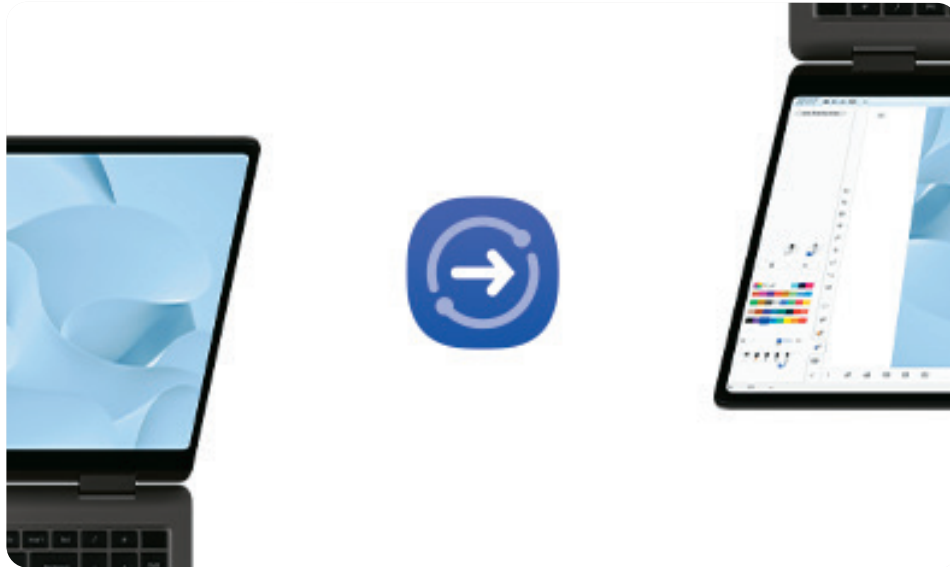

16 Share quickly, share privately

Quick Share* lets you seamlessly share files with nearby devices through direct wireless pairing. Need to share something more personal? Private Share** makes sure it stays protected by encrypting your files with blockchain technology.