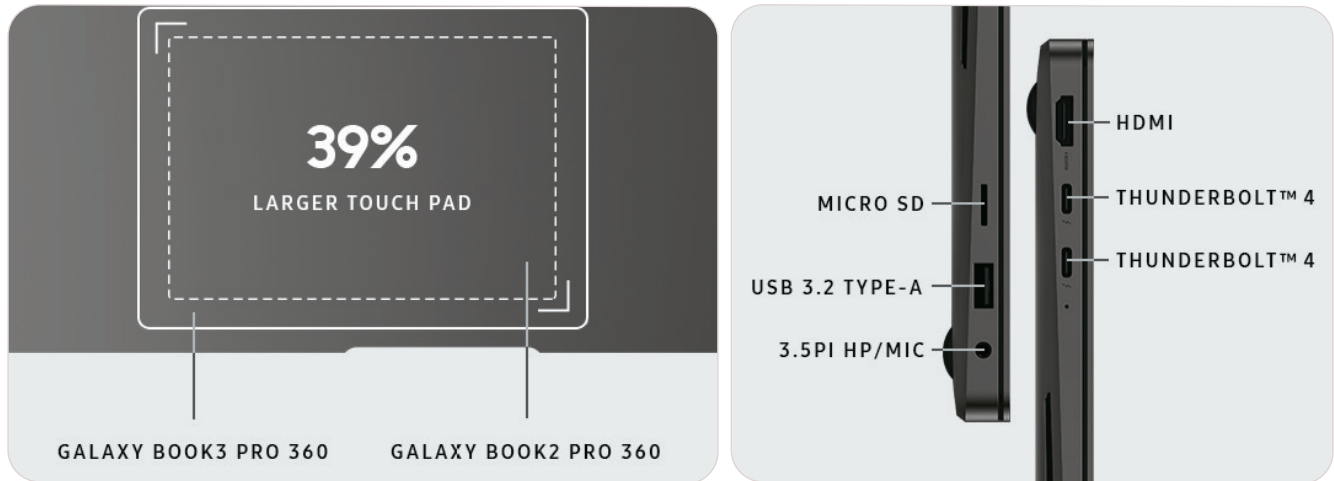

5 More touch pad. More possibility

With an expanded touch pad* and wide range of built-in ports, get the plugs and versatility you've been searching for — HDMI, USB-A, microSD slot and even two Thunderbolt 4 ports for blazing-fast 40 Gbps file transfers. No dongle needed.