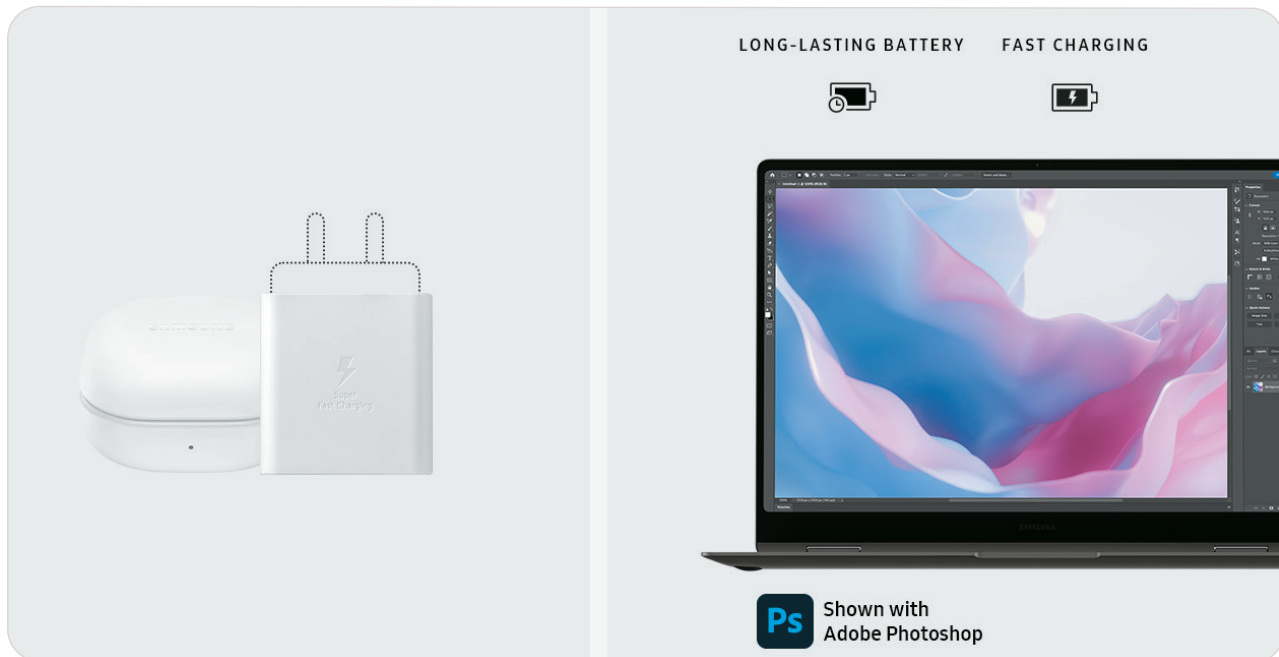

6 Keeps up with you day and night

Stay powered through your projects with a long-lasting battery[^]. Then, take a power nap as your laptop charges up in a flash — with a light and compact charger^{**} that even works with your other Galaxy devices.

Image Simulates for representational purpose. Adobe and Photoshop are trademarks/ registered trademarks of ADOBE INC. *Touch pad size compared with Galaxy Book2 Pro 39.62cm and Galaxy Book2 Pro 360 39.62cm. **Compact charger included in box. Size of compact charger is comparable with the size of Galaxy Buds2 Pro. *Typical value tested under third party laboratory conditions. Actual Battery life may vary depending on network environment, usage patterns and other factors. The battery samples are tested under IEC 61960 standard. Individual results may vary.