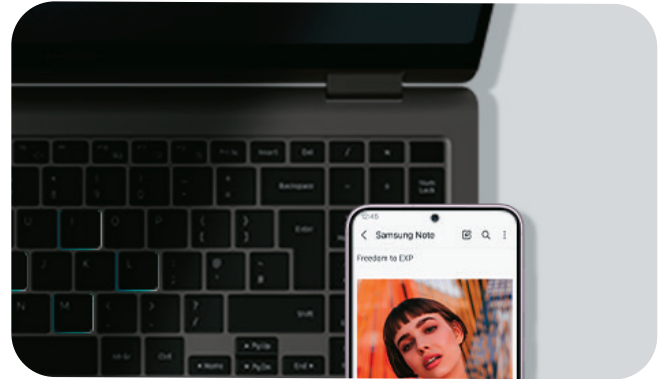

13 Multitasking, mastered

Control your Galaxy devices seamlessly across operating systems. Simply sign in with your Samsung account and use your PC to operate your phone or tablet, drag and drop files or copy and paste text and images between devices^{**}.