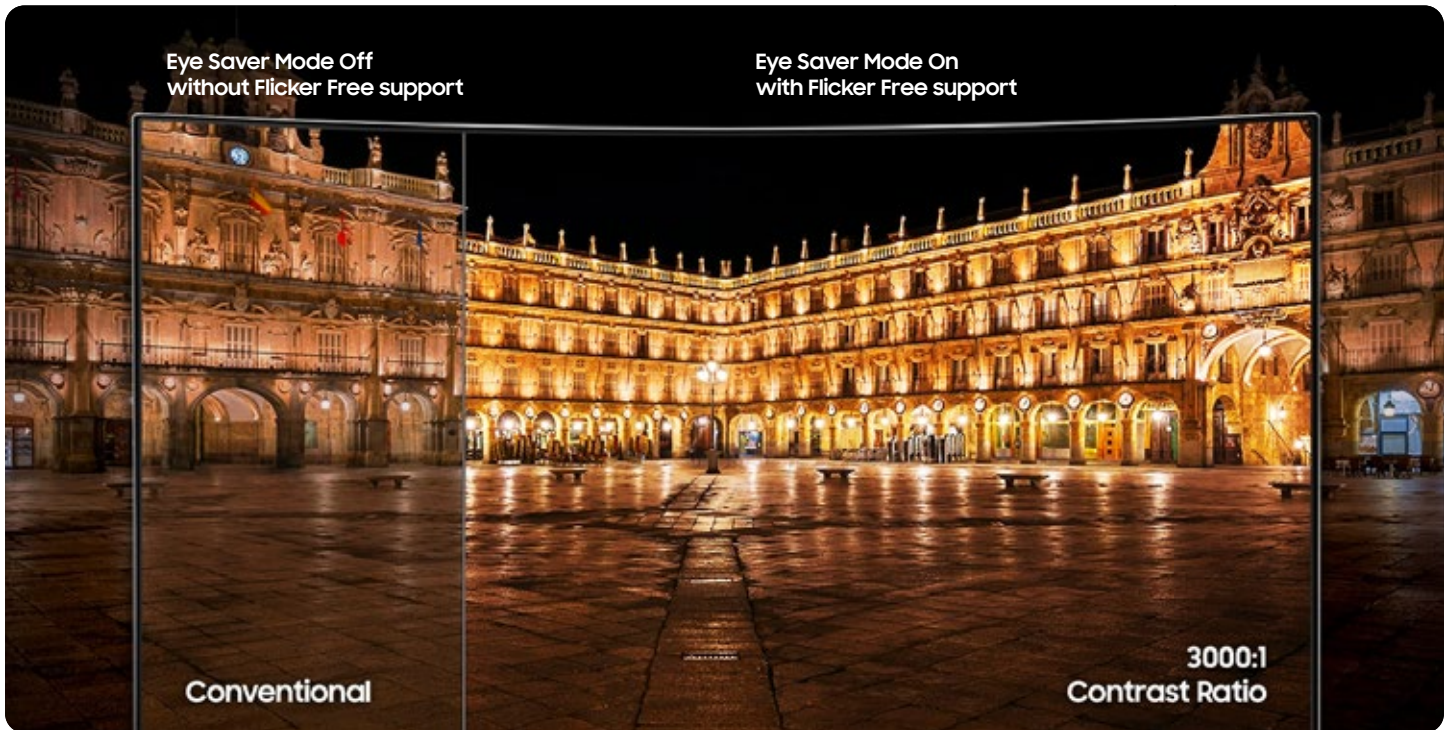

3 Bring content to life with stunning picture quality

Never miss a detail

View every scene in unparalleled clarity with an outstanding contrast ratio.