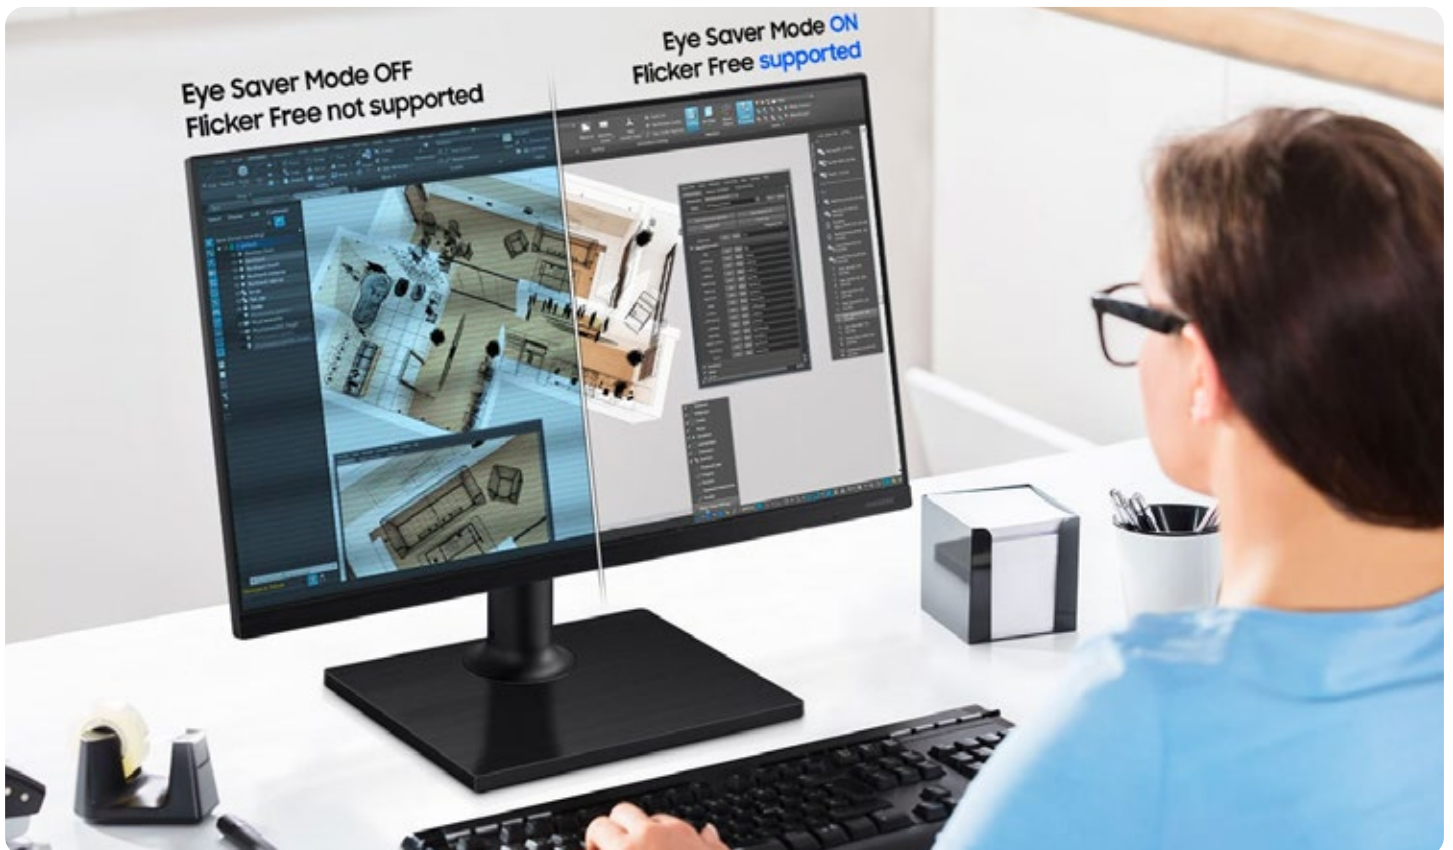

2 A sight for sore eyes

Superior care with Eye Saver Mode

The inventive Eye Saver Mode minimises exposure to blue light, while the Flicker-Free technology eliminates irritating screen flickering.