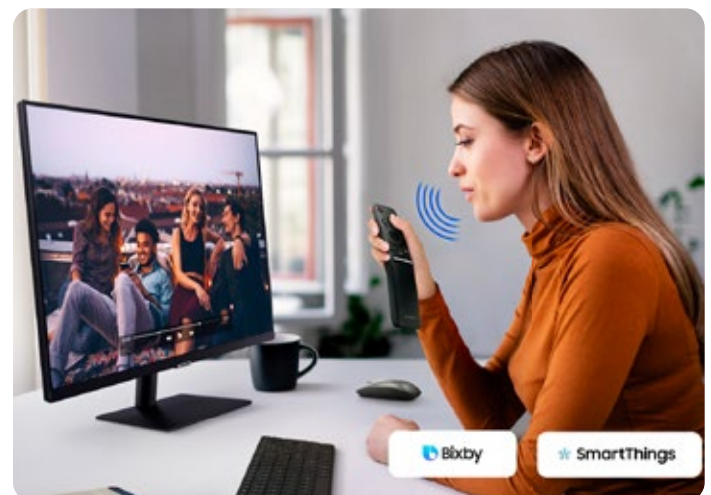

Get work done without a PC through Microsoft Office 365 and Remote Access feature that lets you work remotely on your office desktop.

Work life made easy, without a PC

Samsung DeX allows you to access video conferencing, documents, browsers, and other mobile productivity apps through your monitor and phone, all wirelessly.

Eye Saver Mode Off
without Flicker Free support

Protect your eyes, and do more

The advanced eye comfort technology reduces eye strain, Flicker Free technology removes tiring screen-flickers, and Eye Saver Mode minimises blue light emission, for comfortable extended study sessions.

3 Gaming and entertainment, the smart way

The ideal entertainment hub

Turn the Smart Monitor into an entertainment Smart Hub with quick access to apps like Netflix, YouTube, and HBO, all without connecting your laptop.

Game up with ultrawide game view

Adjust the screen to 21:9 Ultrawide Game View to reveal the game's hidden sides.

Remote controller and built-in speaker

With the remote control, switch on the monitor, turn up the volume, use OTT hot keys for streaming apps, and speak to Bixby while enjoying a full TV audio and visual experience with built-in speakers.