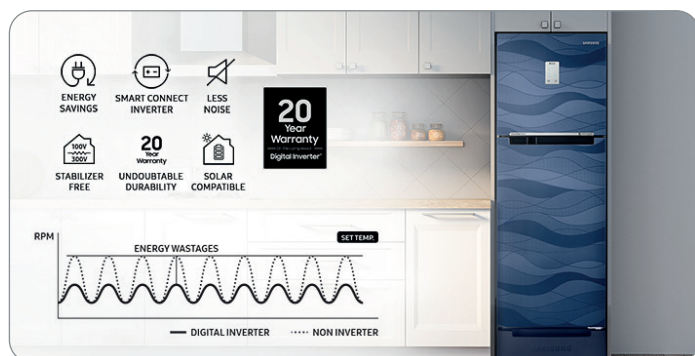

1 Ultimate storage flexibility

The **Convertible Freezer** can be switched into a fridge to create up to 88 liters* of additional storage space. You can also use the freezer as a mini fridge, minimizing power consumption.

2 More storage space

Base Stand Drawer stores non-perishable food items that do not need cooling.

3 Maintain original flavours

The **Deodorizing Filter** eliminates smells using activated carbon.

4 Energy efficiency

*88 L of extra fridge space claim is made basis model no. RT37M3724SL when the freezer is converted into a fridge. [^]Result based on Samsung internal test lab conditions. Energy Saving has been calculated comparing a non-DIT model with Convertible 5in1 models, RT65K7 and RT61K7 when the freezer is set as fridge and bottom fridge is off (Home Alone Mode). Individual results may vary. ^{**}Applicable only on Digital Inverter Compressor on products sold from December 1, 2022. ^{^^}Result based on Samsung internal lab tests conducted by comparing Samsung model no. RT37K3753S8 under Normal mode v/s Power Freeze mode. Individual results may vary. ^{##}Result based on Samsung internal lab tests conducted by comparing Samsung model no. RT37K3753S8 under Normal mode v/s Power Cool mode. Individual results may vary. All products, images, features shown are for representational purpose only, actual may vary.

New Line-up: Convertible 3in1

Model	RT30C3733SL	RT30C3733B1	RT30C3733S8
Capacity	256 L	256 L	256 L
Energy			
Star Rating	3 Star	3 Star	3 Star
Design			
Color Pattern	Real Stainless	Black Matt	Elegant Inox
Technology			
Convertible Mode	3in1	3in1	3in1
Digital Inverter Compressor	•	•	•
Cooling	Dual Fan	Dual Fan	Dual Fan
Convenience			
Power Freeze ^{~~}	•	•	•
Power Cool ^{##}	•	•	•
Toughened Glass Shelves	•	•	•
Digital Display	•	•	•
Easy Slide Shelf	•	•	•
Twist Ice Maker	•	•	•