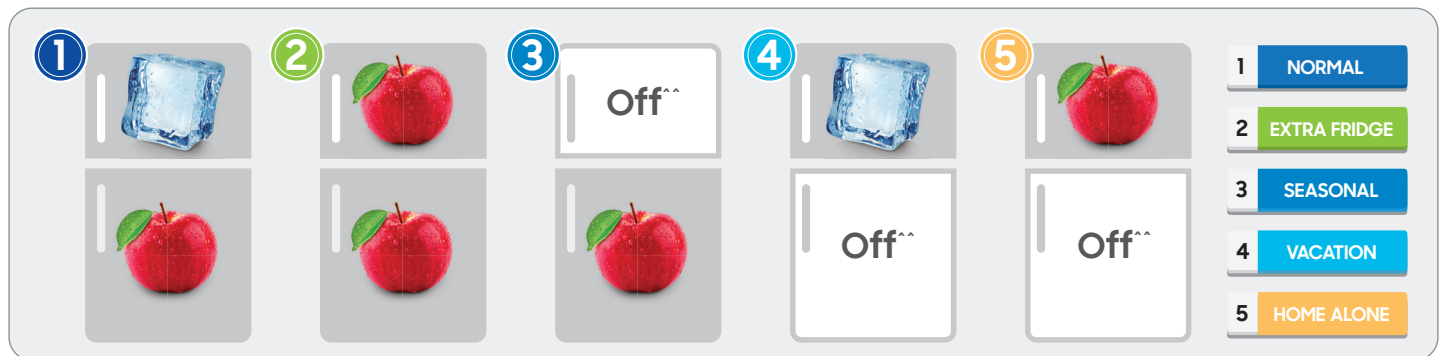

1 Make life convertible

5 different conversion modes to suit your specific needs.

2 Fast cooling and freezing

Power Freeze^{^^}: Up to 31% faster ice-making
Power Cool^{##}: Up to 31% faster cooling

3 Maximum freshness