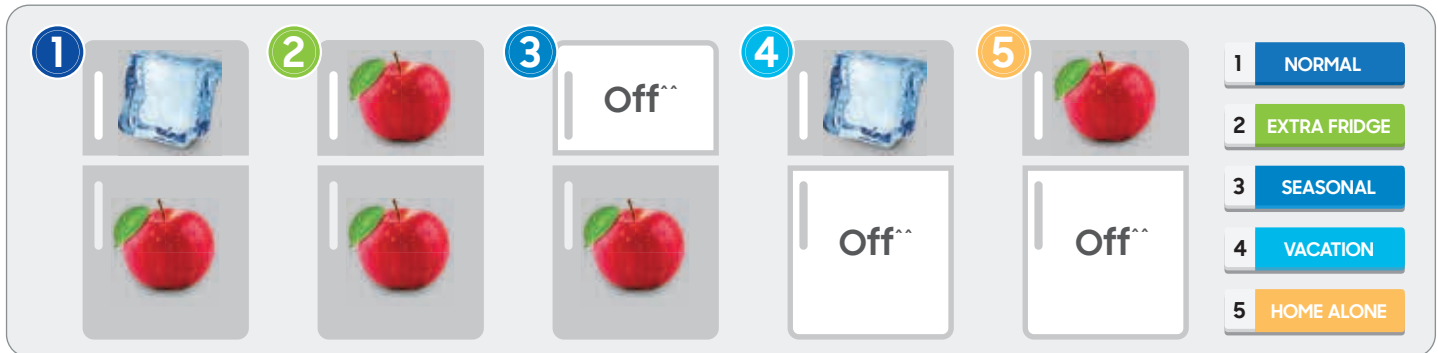

Convertible **5in1**
Twin Cooling™

670 L/551 L
478 L/394 L

523 L

551 L/478 L
465 L/415L
324 L

476 L
465 L

465 L
394 L

415 L/394 L
324 L

324 L

324 L

324 L

*T&C apply. Image simulated.

1 Make life convertible

5 different conversion modes to suit your specific needs.

2 Fast cooling and freezing

Power Freeze[™]: Up to 31% faster ice-making
Power Cool^{##}: Up to 31% faster cooling

3 Maximum freshness

Twin Cooling Plus[™] maintains up to 70% humidity[#] compared to 30% in a conventional TMF.

4 Maintain original flavours

The **Deodorizing Filter** eliminates smells using activated carbon.