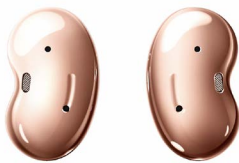

Galaxy Buds Live

| | |
|-------------------------------|--|
| Sound | One way 1.2cm (12mm) speakers with bass duct AKG tuned sound |
| Bluetooth version | Bluetooth v5.0 |
| Sensor | Accelerometer, Gyro, Infrared, Hall, Touch, Grip, VPU |
| Earbud weight | 5.6g |
| Case dimension (HxWxD) | 5.02 x 5.0 x 2.78cm (50.2 x 50.0 x 27.8mm) |

● Mystic Black

● Mystic Bronze

○ Mystic White

Images simulated.

1 Made for your ears

Snug, non-intrusive design with two wing tip sizes for the perfect fit.

2 What you hear is up to you

With ANC technology which reduces background noise according to the surroundings.

3 Hear every sound come alive

With 1.2 cm speakers and sound by AKG, housed in an ergonomic design.

4 A smart assistant who listens

With a simple, "Hi Bixby", speak to your smart assistant and manage your day hands-free.