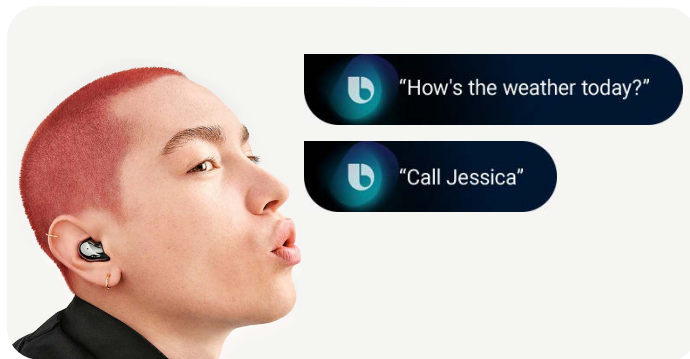

Galaxy Buds Live

| | |
|-------------------------------|--|
| Sound | One way 1.2cm (12mm) speakers with bass duct AKG tuned sound |
| Bluetooth version | Bluetooth v5.0 |
| Sensor | Accelerometer, Gyro, Infrared, Hall, Touch, Grip, VPU |
| Earbud weight | 5.6g |
| Case dimension (HxWxD) | 5.02 x 5.0 x 2.78cm (50.2 x 50.0 x 27.8mm) |

● Mystic Black

● Mystic Bronze

○ Mystic White

Images simulated.

1 Made for your ears

Snug, non-intrusive design with two wing tip sizes for the perfect fit.

2 What you hear is up to you

With ANC technology which reduces background noise according to the surroundings.

3 Hear every sound come alive

With 1.2 cm speakers and sound by AKG, housed in an ergonomic design.

4 A smart assistant who listens

With a simple, "Hi Bixby", speak to your smart assistant and manage your day hands-free.

5 Crisp audio

With 3 built-in mics and Voice pickup unit for smarter listening.

6 Never get tired

With Wireless PowerShare from your Galaxy smartphone, and an hour of battery life for every five minutes of fast charging.