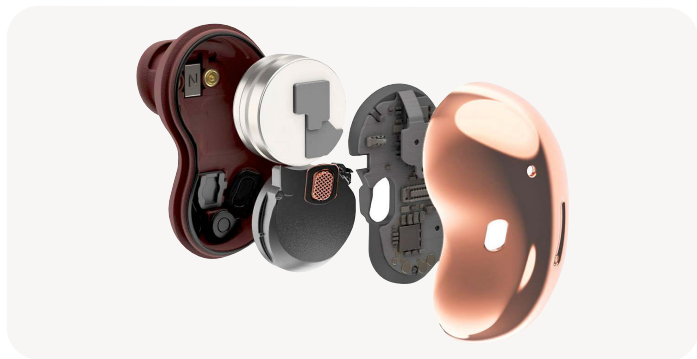

Galaxy Buds Live

| | |
|-------------------------------|--|
| Sound | One way 1.2cm (12mm) speakers with bass duct AKG tuned sound |
| Bluetooth version | Bluetooth v5.0 |
| Sensor | Accelerometer, Gyro, Infrared, Hall, Touch, Grip, VPU |
| Earbud weight | 5.6g |
| Case dimension (HxWxD) | 5.02 x 5.0 x 2.78cm (50.2 x 50.0 x 27.8mm) |

● Mystic Black

● Mystic Bronze

○ Mystic White

Images simulated.

1 Made for your ears

Snug, non-intrusive design with two wing tip sizes for the perfect fit.

2 What you hear is up to you

With ANC technology which reduces background noise according to the surroundings.

3 Hear every sound come alive

With 1.2 cm speakers and sound by AKG, housed in an ergonomic design.

4 A smart assistant who listens

With a simple, "Hi Bixby", speak to your smart assistant and manage your day hands-free.

5 Crisp audio

With 3 built-in mics and Voice pickup unit for smarter listening.

6 Never get tired

With Wireless PowerShare from your Galaxy smartphone, and an hour of battery life for every five minutes of fast charging.