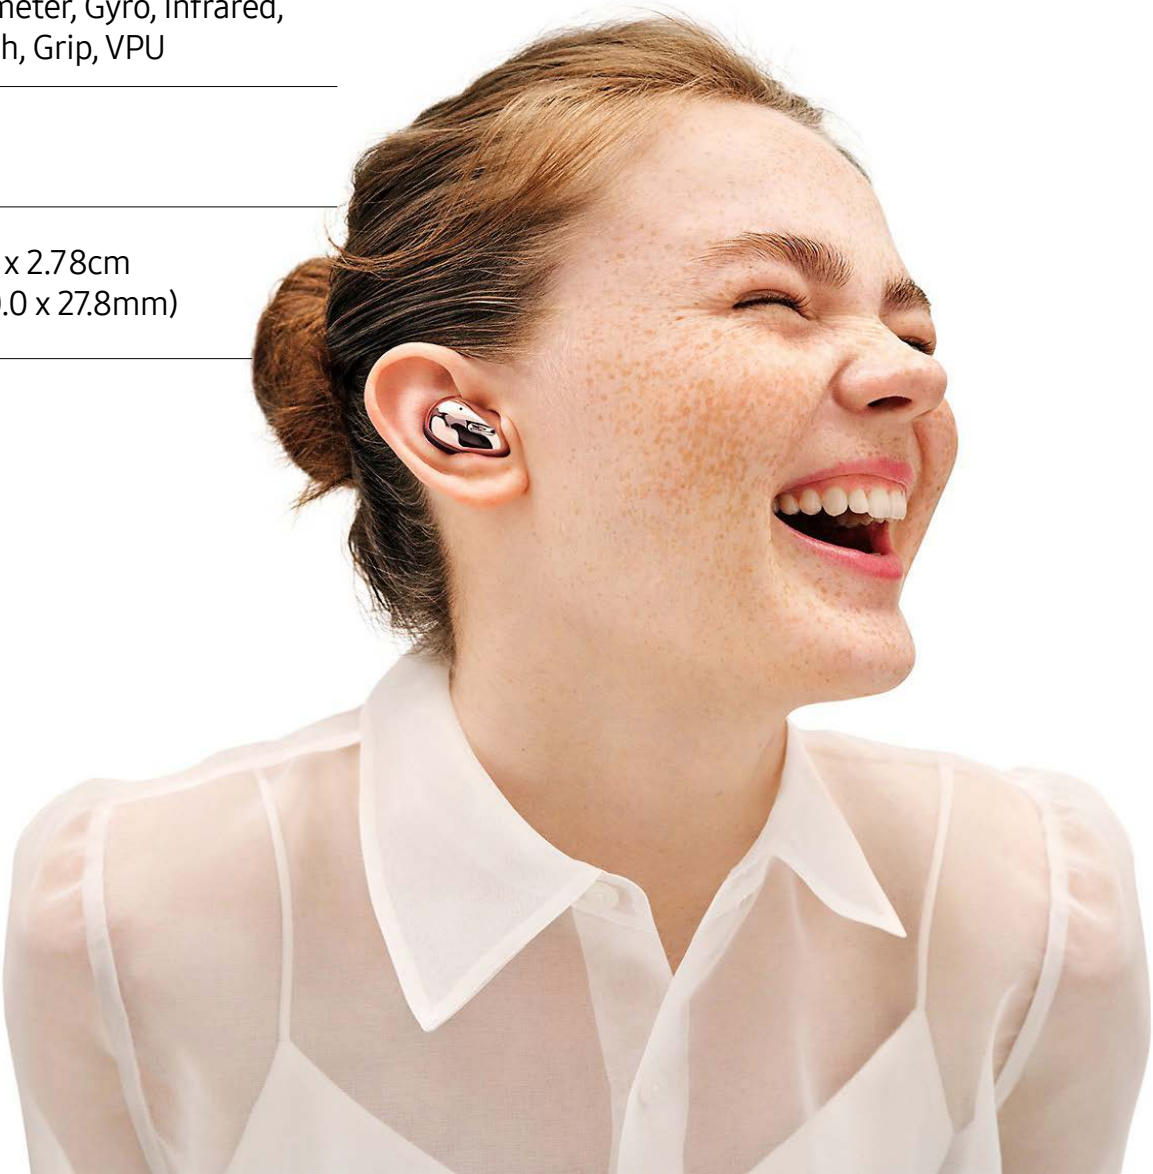

Galaxy Buds Live

| | |
|-------------------------------|--|
| Sound | One way 1.2cm (12mm) speakers with bass duct AKG tuned sound |
| Bluetooth version | Bluetooth v5.0 |
| Sensor | Accelerometer, Gyro, Infrared, Hall, Touch, Grip, VPU |
| Earbud weight | 5.6g |
| Case dimension (HxWxD) | 5.02 x 5.0 x 2.78cm (50.2 x 50.0 x 27.8mm) |

3 Hear every sound come alive

With 1.2 cm speakers and sound by AKG, housed in an ergonomic design.

4 A smart assistant who listens

With a simple, "Hi Bixby", speak to your smart assistant and manage your day hands-free.

5 Crisp audio

With 3 built-in mics and Voice pickup unit for smarter listening.

6 Never get tired

With Wireless PowerShare from your Galaxy smartphone, and an hour of battery life for every five minutes of fast charging.