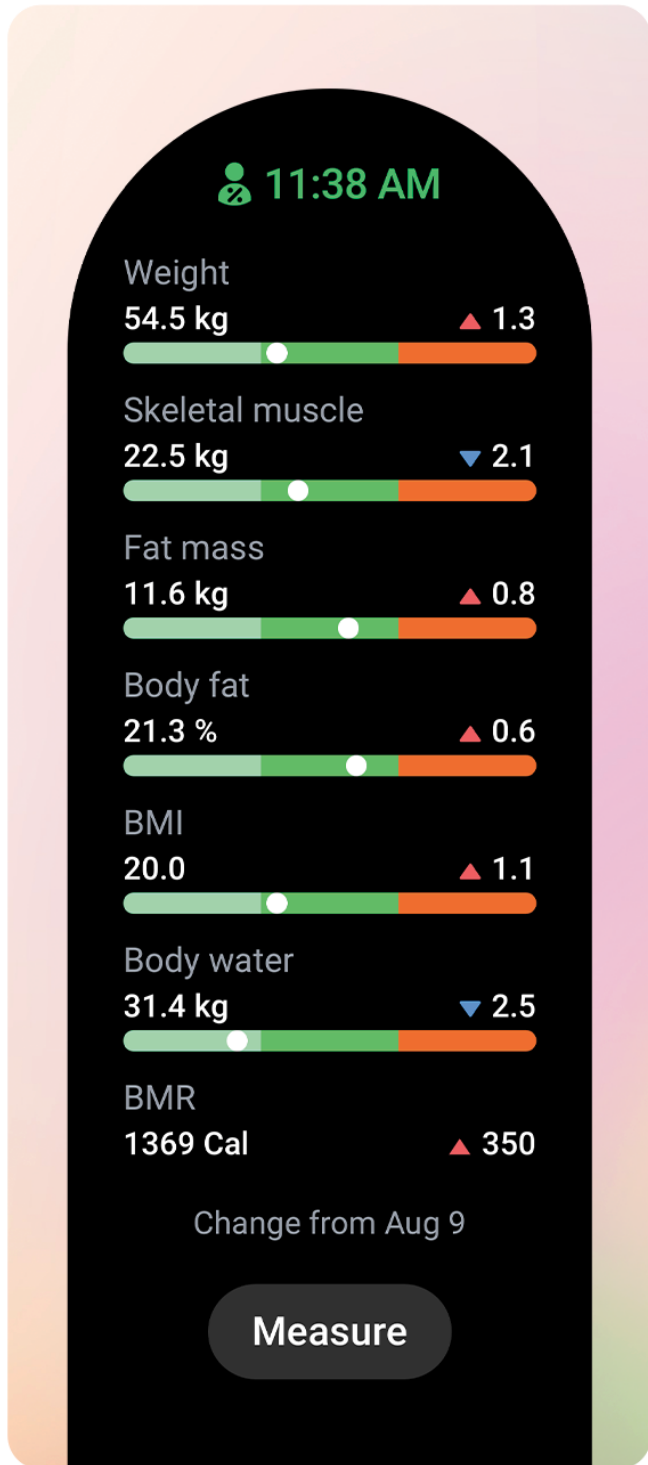

Galaxy Watch4 | Watch4 Classic

Galaxy Watch4 | Model No.:

Screen size	Dial: 44mm(1.7") / 40mm(1.6") Screen: 1.4" / 1.2" Super AMOLED
Connectivity	BT 5.0 / Wi Fi 2.4GHz & 5GHz / NFC / GPS / LTE
Durability	<ul style="list-style-type: none"> • Corning Gorilla Glass DX • Armour aluminium body • IP68, 5ATM & MIL STD 810G water resistance*
Battery	361 / 247 mAh with fast charging

Galaxy Watch4 Classic | Model No.:

Screen size	<ul style="list-style-type: none"> • Dial: 46mm(1.8") / 42mm(1.6") • Screen: 30.5mm (1.4") / 35.5mm (1.2") Super AMOLED
Connectivity	<ul style="list-style-type: none"> • BT 5.0 / Wi Fi 2.4GHz & 5GHz / NFC / GPS / LTE
Durability	<ul style="list-style-type: none"> • Corning Gorilla Glass DX • Stainless steel body • IP68, 5ATM & MIL STD 810G water resistance*
Battery	<ul style="list-style-type: none"> • 361 / 247 mAh with fast charging

Watch4

Silver

Black

Green

Pink

Watch4 Classic

Black

Silver

1 With body composition monitoring,
don't just listen to your body. Know it.

Track your fitness progress with the first ever smartwatch to conveniently measure body composition - our greatest innovation on a Galaxy Watch yet. Knowing your body fat percentage, skeletal muscle, body water content & more made possible with the new Samsung BioActive sensor & superfast chipset.