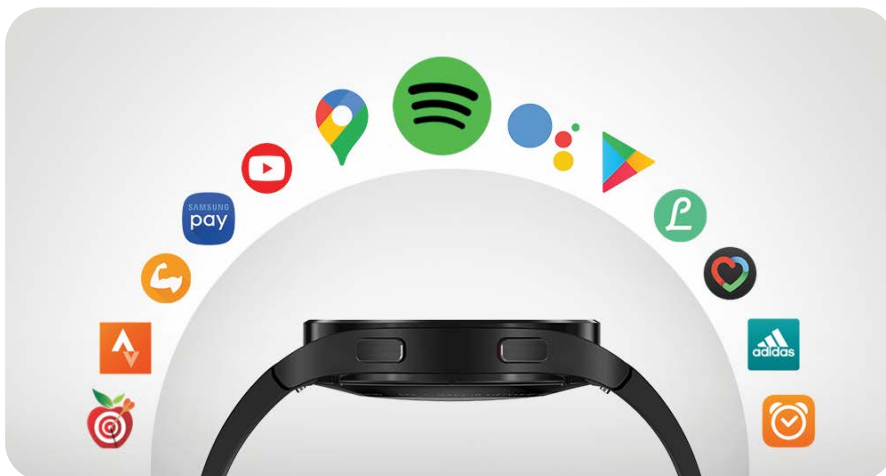

1 With body composition monitoring,
don't just listen to your body. Know it.

Track your fitness progress with the first ever smartwatch to conveniently measure body composition - our greatest innovation on a Galaxy Watch yet. Knowing your body fat percentage, skeletal muscle, body water content & more made possible with the new Samsung BioActive sensor & superfast chipset.

Fitness is way more fun with family and friends. Enjoy the Group Fitness Challenge to track your steps together to earn commemorative badges and points.

4 Most holistic sleep tracking ever on a watch.

Advanced sleep tracking system accurately tracks various sleep stages, blood oxygen levels, and snoring patterns (if at all). Along with advanced sleep insights from USA's National Sleep Foundation for better sleep quality and duration.

5 It's a real team player

The first smartwatch with Wear OS Powered by Samsung, Galaxy Watch4 puts seamless access to your favorite apps on your wrist. You'll get a rich app selection including the Google app suit and a massive library of music streaming and health apps.

Be it at your gym, office or at a party the streamlined Armor Aluminum metal body of the Galaxy Watch4 is sure to make a statement.

Or a truly timeless classic

With the iconic rotating bezel, a high-end stainless steel body, and a refined design the Watch4 brings utmost sophistication to your wrist.