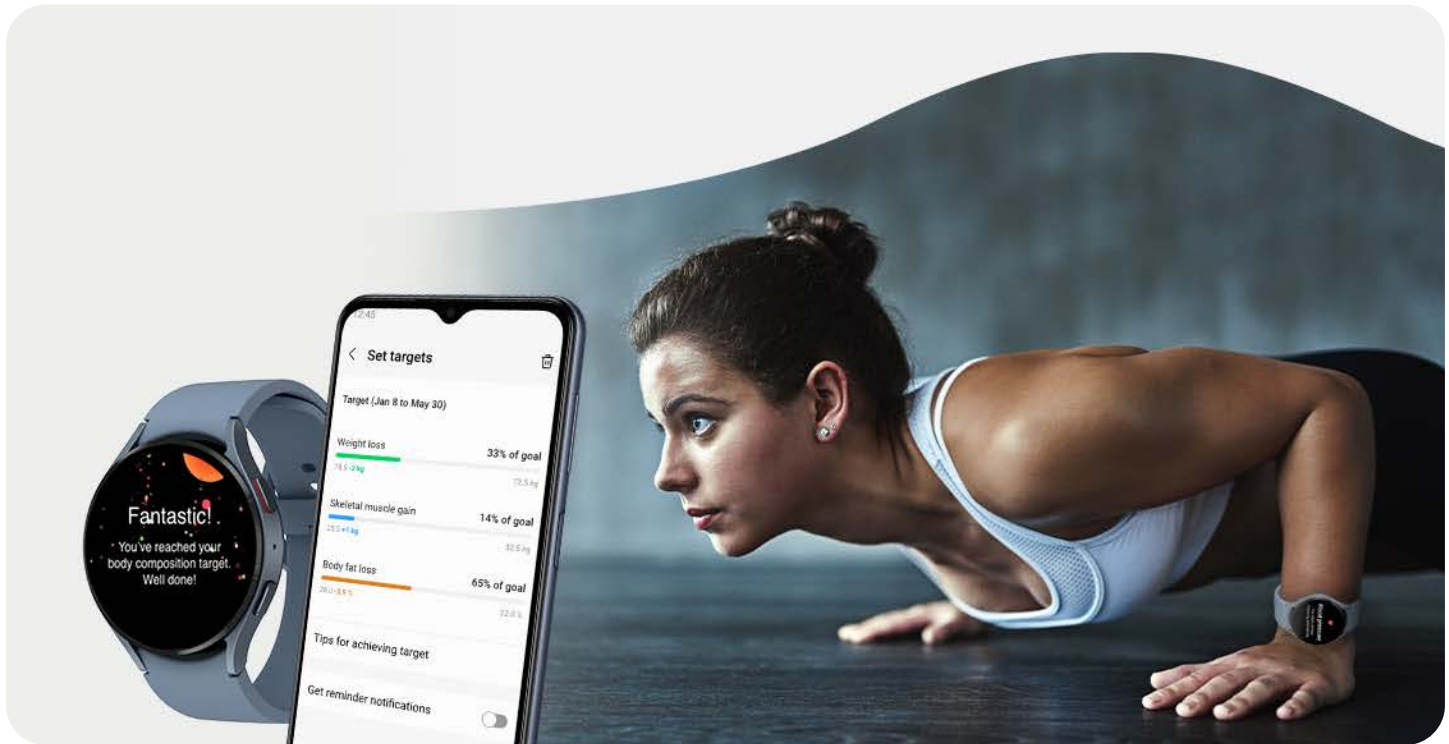

Watch5

Watch5 Pro

Image simulated. For representational purpose only. Colours as per the availability for Galaxy Watch 5 & Galaxy Watch 5 Pro. *Measured diagonally. **Based on test conditions for submersion in up to 1.5 meters of freshwater for up to 30 minutes. Not advised for beach or pool use. ***Testing conducted by Samsung using pre-production Galaxy Watch5 (BT & LTE), each paired with an Samsung phone; all devices tested with prerelease software, Galaxy Watch Magnetic Fast Charging USB-C Cable (EP-OR900), and Samsung 25W USB-C Power Adapter (EP-TA800). Charge time varies with region, settings, and environmental factors; actual results will vary. Additionally, in order to experience faster charging, you need the wireless charger (EP-OR900) and TA (EP-TA800, EP-TA845, EP-T1510) that supports 5V/2A or higher and PD supports faster charging.

1 Forget the gym, fitness now starts with a good night's sleep.

Watch your sleep fitness with Advanced Sleep Analysis. Find out whether you're an "Unconcerned Lion" or a "Cautious Deer" - get unique sleep animal symbols with the custom sleep coaching program to suit your sleep patterns. Even detect snoring (if at all).

2 Your wellness, your style.

Whether you are a gym-freak or simply seeking a healthier life, whether you love sports or prefer to stay indoors – set and track your unique fitness goals.

3 Precise body composition and health monitoring.

With our powerful 3-in-1 BioActive sensor, detect your complete body composition (body fat, skeletal muscle mass, body water, and more) with utmost accuracy. Also, monitor heart rate and blood oxygen.