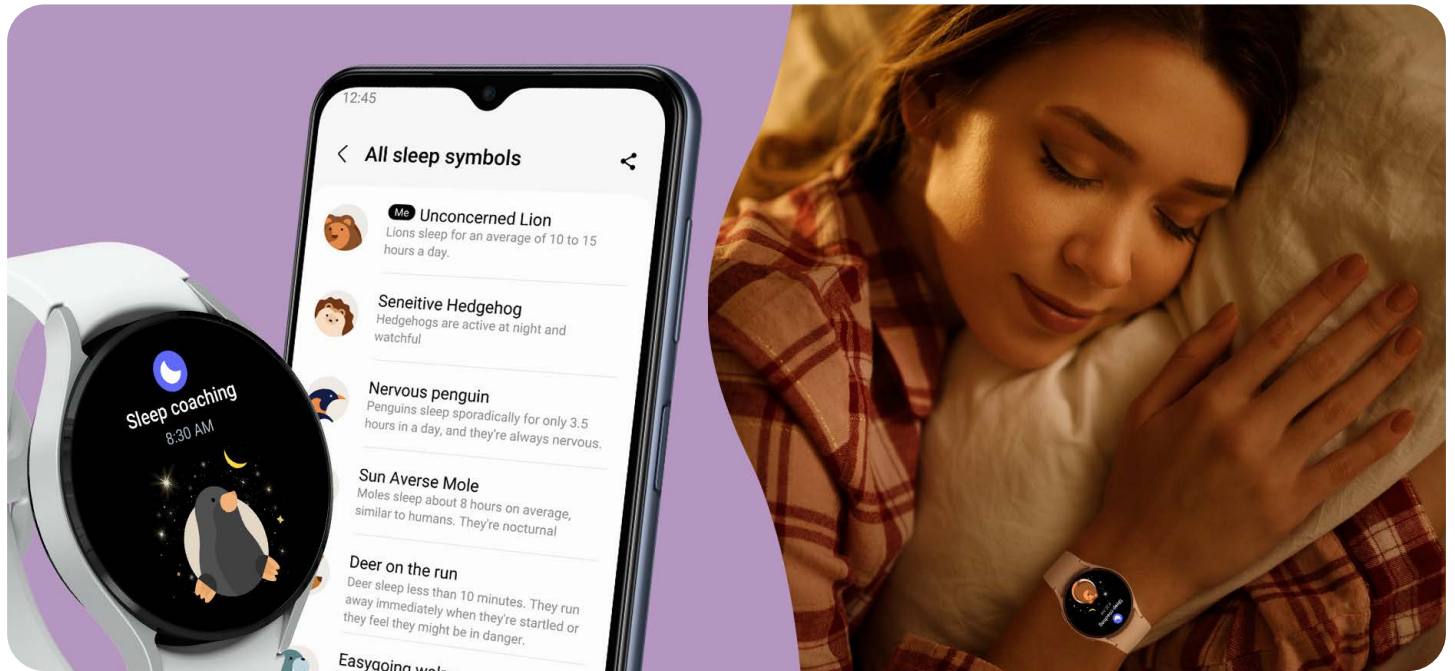

Watch5

Watch5 Pro

Image simulated. For representational purpose only. Colours as per the availability for Galaxy Watch 5 & Galaxy Watch 5 Pro. *Measured diagonally. **Based on test conditions for submersion in up to 1.5 meters of freshwater for up to 30 minutes. Not advised for beach or pool use. ***Testing conducted by Samsung using pre-production Galaxy Watch5 (BT & LTE), each paired with an Samsung phone; all devices tested with prerelease software, Galaxy Watch Magnetic Fast Charging USB-C Cable (EP-OR900), and Samsung 25W USB-C Power Adapter (EP-TA800). Charge time varies with region, settings, and environmental factors; actual results will vary. Additionally, in order to experience faster charging, you need the wireless charger (EP-OR900) and TA (EP-TA800, EP-TA845, EP-T1510) that supports 5V/2A or higher and PD supports faster charging.

1 Forget the gym, fitness now starts with a good night's sleep.

Watch your sleep fitness with Advanced Sleep Analysis. Find out whether you're an "Unconcerned Lion" or a "Cautious Deer" - get unique sleep animal symbols with the custom sleep coaching program to suit your sleep patterns. Even detect snoring (if at all).