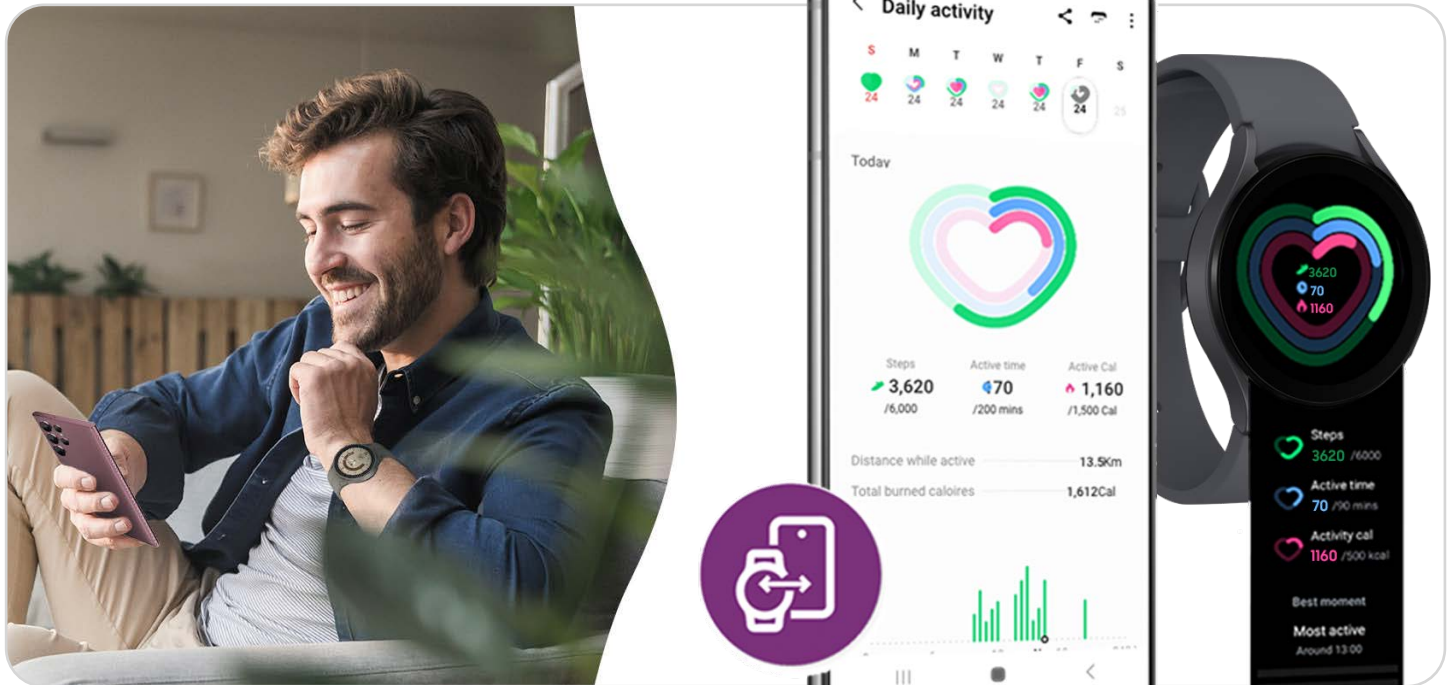

4 Stay connected to your Galaxy.

Manage your health smartly by staying close to your Galaxy with automatic watch-phone data syncing. Review all your watch health data on your phone. Reply to texts and calls, even when your phone is not around*. Also, enjoy your favorite smartphone apps on the watch with auto installation.