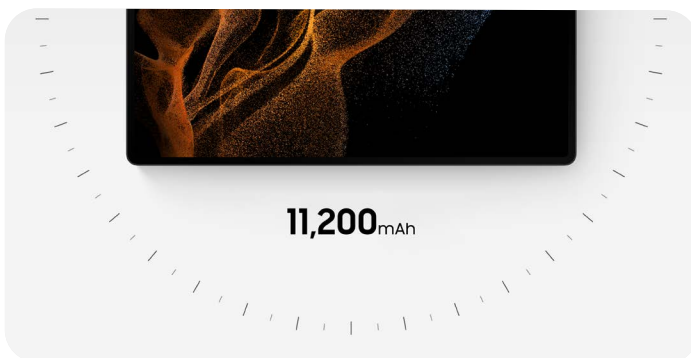

SAMSUNG

Tablets

**Aug-Sep
2023**

Images simulated. Colour subject to availability. Book Cover Keyboard sold separately.

Galaxy Tab S8 Ultra | S8+ | S8 5G

Tab S8 Ultra | X900/906, Tab S8+ | X800/806, Tab S8 | X700/706

Display	Tab S8 Ultra 36.99cm, Tab S8+ 31.50cm, Tab S8 27.81cm
Memory	8GB+128GB/12GB+256GB
Processor	Snapdragon® 8 Gen
Camera	Rear - 13/6MP (Dual) + Flash Front - 12MP (Ultra Wide)

● Graphite

● Pink Gold

● Silver

1 Infinite possibilities

All the room for epic stuff. Thinnest bezel on a massive 36.99cm (14.6") Super AMOLED display*.

3 Non-stop entertainment

Charge the massive 11,200mAh battery^ in a flash and dive into binging marathons.