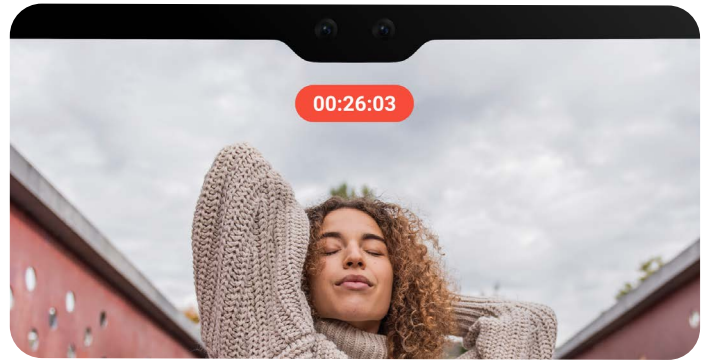

● Silver

1 Infinite possibilities

All the room for epic stuff. Thinnest bezel on a massive 36.99cm (14.6") Super AMOLED display*.

3 Non-stop entertainment

Charge the massive 11,200mAh battery^ in a flash and dive into binging marathons.

Our thinnest, biggest and most stylish Galaxy Tab S is housed in armoured aluminium#.

6 Snap into work mode

Switch to PC-level productivity in an instant with the 2-in-1 Book Cover¹ Keyboard.

7 Stream on the go

Hyperfast 5G* gives you the power to work or play from anywhere, anytime.

8 Craft stories in 4K

An intelligent dual front camera that always keeps you in focus and records videos in 4K^.

9 Never miss an idea