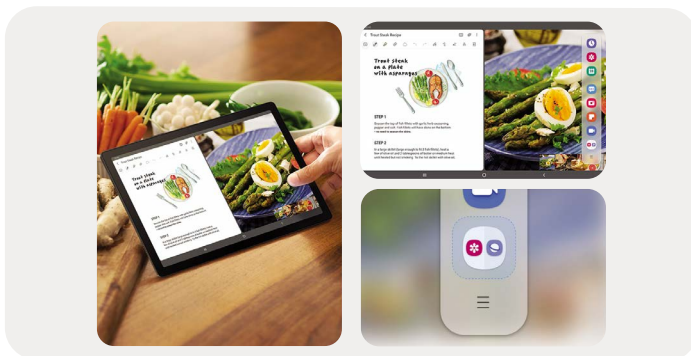

5 Record and revisit classes

Record your screen and even write on it, all at the same time. Optimized for content creation.

6 Make learning fun and safe

Fun activities to encourage learning and improved parental controls keep them from harm.

7 Auto switch

Galaxy Buds automatically switch between your tab and phone for calls and media.

9 Do more and more

Multi-window experience to do two things at once, share app content and more.

11 Put Galaxy to use

Copy mood boards, presentations and more from one device to another seamlessly.

8 Access TV on Tab

Samsung TV Plus for thousands of hours of news, sports, movies and kids' content.

10 Move your work

Switch between two Samsung devices easily and pick up work where you left off.