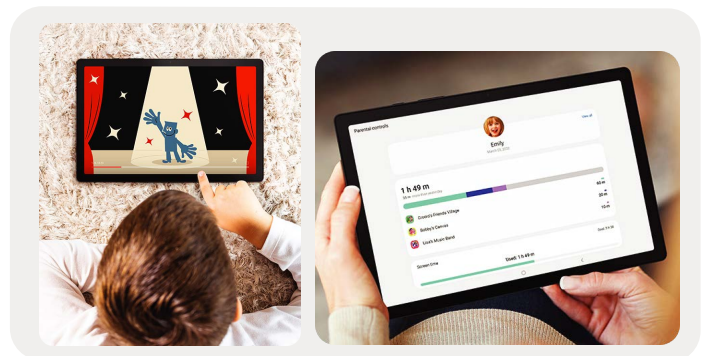

● Dark Gray

● Pink Gold

● Silver

1 Bigger views

Take your binge watching experience to a new level on a wide 26.69cm (10.5") display.

2 Booming sound

Enjoy cinema-like sound of Quad speakers with Dolby Atmos.

3 More power. More energy.

4GB RAM with an Octa-core processor and 7040mAh battery for hours of heavy-duty fun.

4 Level-up your wardrobe

New, refined look with trendsetting colour options to match your style quotient.

5 Record and revisit classes

Record your screen and even write on it, all at the same time. Optimized for content creation.

6 Make learning fun and safe

Fun activities to encourage learning and improved parental controls keep them from harm.

7 Auto switch

Galaxy Buds automatically switch between your tab and phone for calls and media.

9 Do more and more

Multi-window experience to do two things at once, share app content and more.

11 Put Galaxy to use