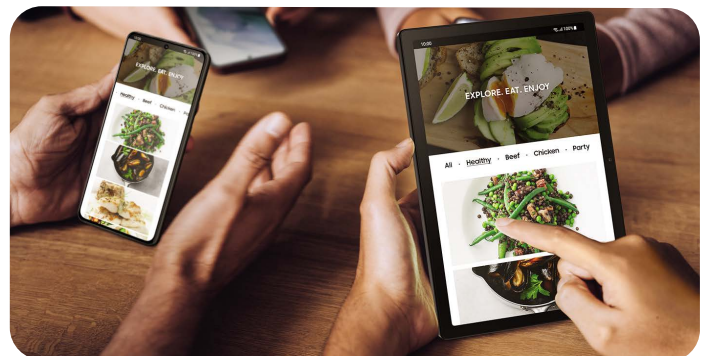

7 Auto switch

Galaxy Buds automatically switch between your tab and phone for calls and media.

9 Do more and more

Multi-window experience to do two things at once, share app content and more.

11 Put Galaxy to use

Copy mood boards, presentations and more from one device to another seamlessly.

8 Access TV on Tab

Samsung TV Plus for thousands of hours of news, sports, movies and kids' content.

10 Move your work

Switch between two Samsung devices easily and pick up work where you left off.