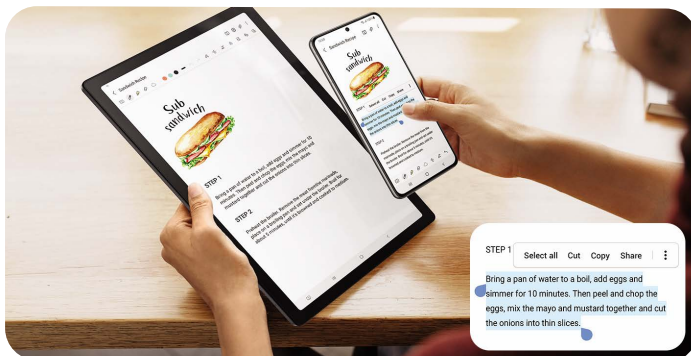

5 Record and revisit classes

Record your screen and even write on it, all at the same time. Optimized for content creation.

6 Make learning fun and safe

Fun activities to encourage learning and improved parental controls keep them from harm.

7 Auto switch

Galaxy Buds automatically switch between your tab and phone for calls and media.

9 Do more and more

Multi-window experience to do two things at once, share app content and more.

11 Put Galaxy to use

Copy mood boards, presentations and more from one device to another seamlessly.

8 Access TV on Tab

Samsung TV Plus for thousands of hours of news, sports, movies and kids' content.

10 Move your work

Switch between two Samsung devices easily and pick up work where you left off.