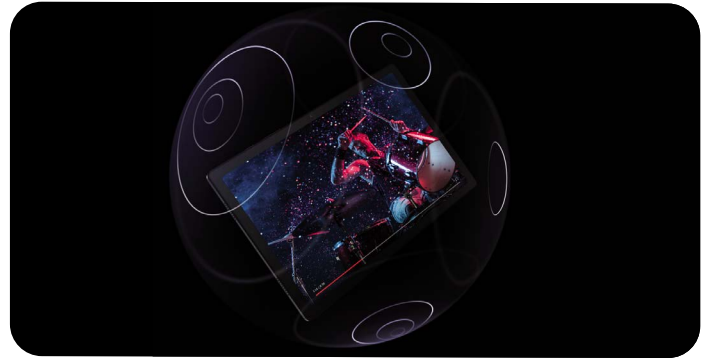

SAMSUNG

Tablets

**Aug-Sep
2023**

Images simulated. Colour subject to availability. Book Cover Keyboard sold separately.

Galaxy Tab A8

SM - X200/X205

Display	26.69cm (10.5") WUXGA Display
Sound	Quad Speakers with Dolby Atmos
Battery	7040mAh with 15W Fast Charging
Camera	Rear - 8.0MP Front - 5.0MP
Memory	32GB/64GB expandable up to 1TB

● Dark Gray

● Pink Gold

● Silver

1 Bigger views

Take your binge watching experience to a new level on a wide 26.69cm (10.5") display.

2 Booming sound

Enjoy cinema-like sound of Quad speakers with Dolby Atmos.

3 More power. More energy.

4GB RAM with an Octa-core processor and 7040mAh battery for hours of heavy-duty fun.

4 Level-up your wardrobe

New, refined look with trendsetting colour options to match your style quotient.