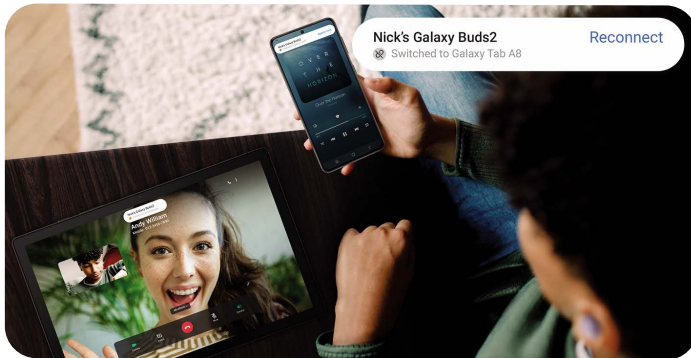

5 Record and revisit classes

Record your screen and even write on it, all at the same time. Optimized for content creation.

6 Make learning fun and safe

Fun activities to encourage learning and improved parental controls keep them from harm.

7 Auto switch

Galaxy Buds automatically switch between your tab and phone for calls and media.

9 Do more and more

Multi-window experience to do two things at once, share app content and more.

11 Put Galaxy to use

Copy mood boards, presentations and more from one device to another seamlessly.

8 Access TV on Tab

Samsung TV Plus for thousands of hours of news, sports, movies and kids' content.

10 Move your work

Switch between two Samsung devices easily and pick up work where you left off.