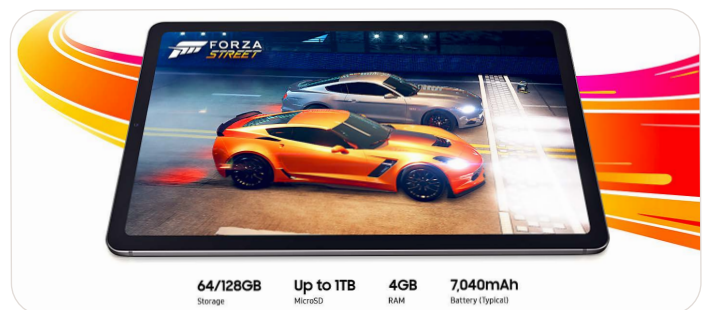

● Blue

● Grey

● Pink

1 Change the way you note

With a 26.31 cm (10.4") display, in-box S Pen and a slim, lightweight build.

2 Draw inspiration with S Pen

With natural grip, low latency, and impressive pressure-sensitivity, as well as a magnetic holder.

3 Light. Thin. Fits right in.

Slim and light, fitting comfortably in your bag. Flaunt it in Oxford Grey, Angora Blue or Chiffon Pink.

4 Carry with confidence and style

Wrap it in the magnetic and sleek Galaxy Tab S6 Lite Book Cover.

5 Go big on entertainment

With a cinema-like 26.31cm (10.4") screen and dual speakers.

6 Never pause the game

With long-lasting battery life, expandable microSD and fast LTE and WiFi speeds.

Exclusive benefits