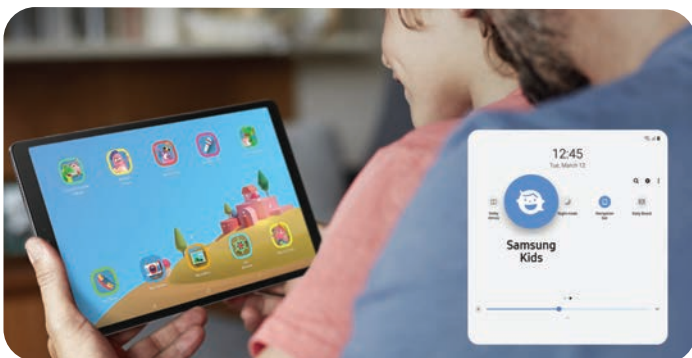

● Grey

● Silver

1 More style, more portability

8.0mm thin and 371g light sleek tab with a 22.05cm (8.7") display.

2 Convenient one-handed usage

Gesture-based menu. Dozens of functions for easy navigation.

3 Carry your personal theatre

Less bezel for more display. Dual speakers with Dolby Atmos sound.

4 Store more and more

1TB storage with expandable microSD card to store all that you love.

5 Digital learning playground

Samsung kids for a child-friendly environment with parental control.