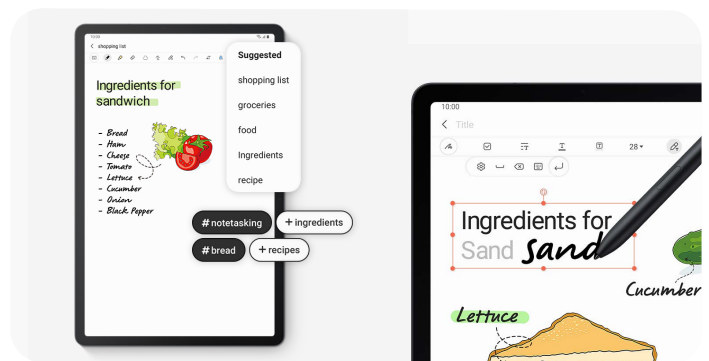

5 Turn ideas to art with S Pen 6 Get organized with a tap

With low latency, soft tip, premium finish and a magnetic holder.

Turn writing to text with S Pen and get title recommendations.

7 Boosted performance