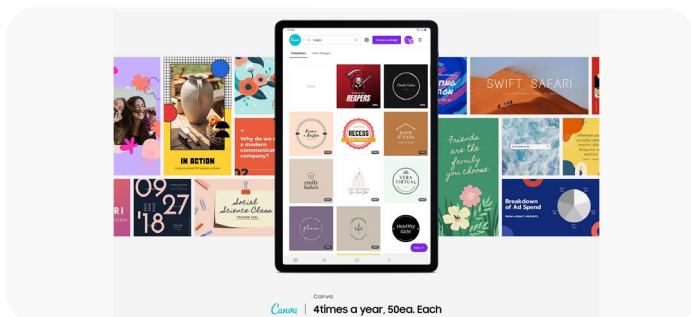

5 Turn ideas to art with S Pen 6 Get organized with a tap

With low latency, soft tip, premium finish and a magnetic holder.

Turn writing to text with S Pen and get title recommendations.

7 Boosted performance

10 Design like a pro

Avail professional software like Clip Studio, Canva, and Noteshef.

11 Be the centre of attention

Auto screen-centering and triple mic for max impact video calls.

12 Multi-Galaxy experience