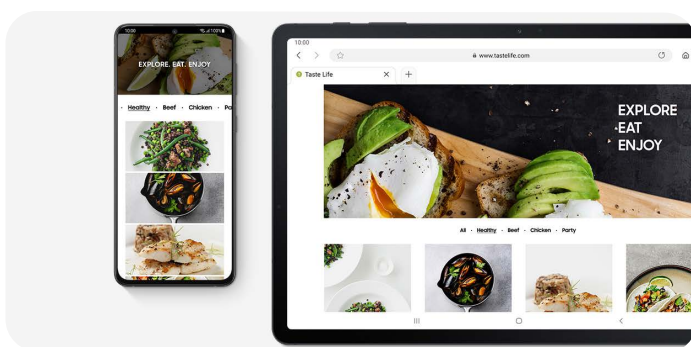

10 Design like a pro

Avail professional software like Clip Studio, Canva, and Noteshef.

11 Be the centre of attention

Auto screen-centering and triple mic for max impact video calls.

12 Multi-Galaxy experience