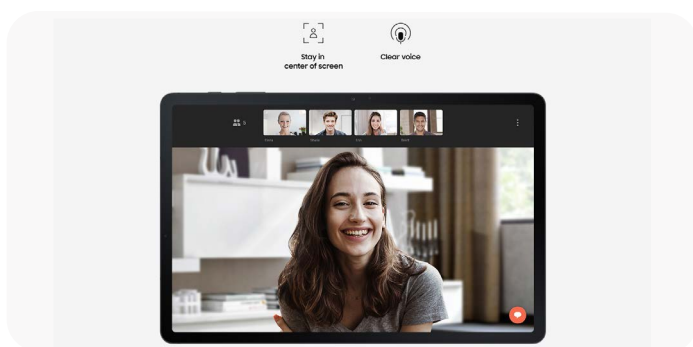

2 Super sleek, super stylish

Easily fit it in your bag, or flaunt the guaranteed-head turner off.

3 Binging just got bigger

Large, vibrant display with maximized brightness.

4 Epic thrills guaranteed

AKG Dual speakers and Dolby Atmos 3D surround-sound.

5 Turn ideas to art with S Pen 6 Get organized with a tap

With low latency, soft tip, premium finish and a magnetic holder.

Turn writing to text with S Pen and get title recommendations.

7 Boosted performance

Octa-core Snapdragon 750G chipset to play, stream and multitask at ease.

8 Study and play never stop

10,090mAh battery for up to 13 hours of video streaming.

9 Get serious work done

Level-up productivity with Dex mode and keyboard attachment.**

10 Design like a pro

Avail professional software like Clip Studio, Canva, and Noteshef.

11 Be the centre of attention

Auto screen-centering and triple mic for max impact video calls.

12 Multi-Galaxy experience