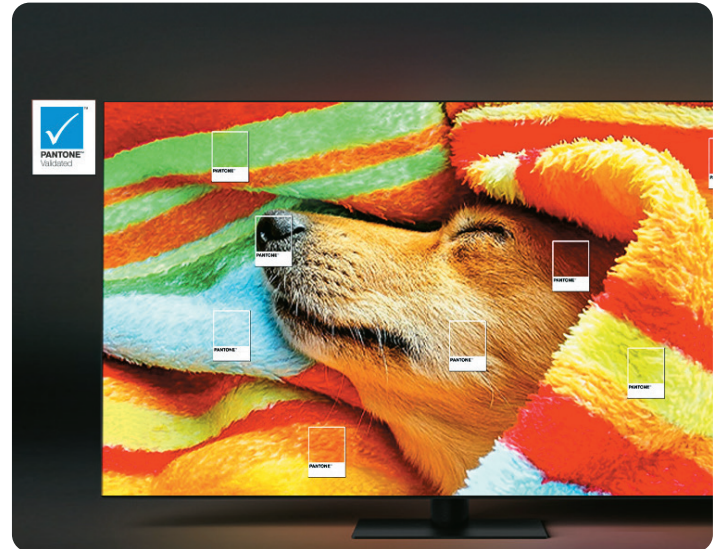

## Experience the Wow difference

**Model:** S95C

**Size:** 1m 95cm ,  
1m 63cm,  
1m 38cm

**Model:** S90C

**Size:** 1m 95cm,  
1m 63cm,  
1m 38cm

**Enter  
SmartThings  
Home**

## OLED powered by Quantum Dot Technology

See deep blacks, clean whites and lively colours thanks to cutting-edge self-illuminating pixels driven by Quantum Dot.

## Pantone Validated

Authentic color display validated by PANTONE®. It's the world's first TV that received validation from PANTONE, a trusted symbol of color fidelity. Now you can enjoy a more accurate and comfortable viewing experience.

## Quantum HDR OLED+^

Enjoy a majestic viewing experience with every pixel responding to create brighter brights and darker darks, delivering powerful brightness and expansive contrast.